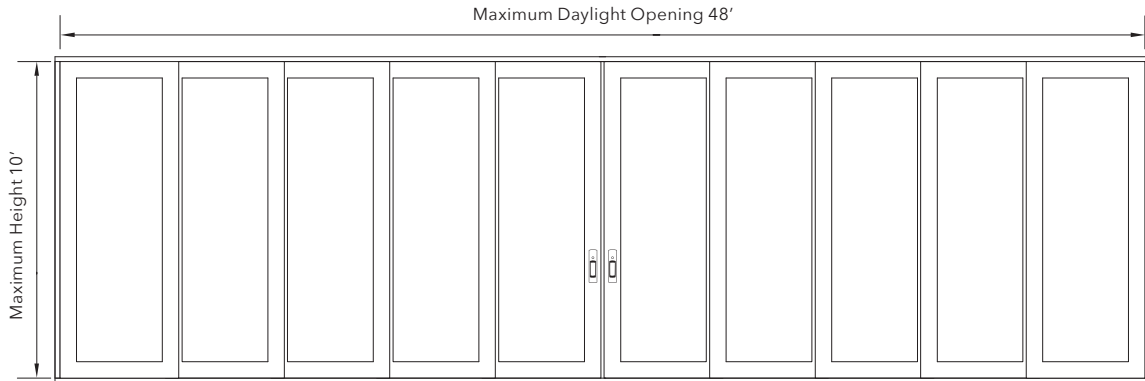

Multi-slide panel sizes range from 20" x 48" to 60" x 117-3/8".
Using 10 door panels, the maximum opening is 48".
Pocketing options available to maximize daylight opening width.

Energy Ratings

Sill Type	U-Factor	SHGC
1-1/2" Weep Sill	.30 - .42	.23 - .50
Integrated Sill	.28 - .41	.19 - .50
Surface Mount Sill	.30 - .43	.19 - .50