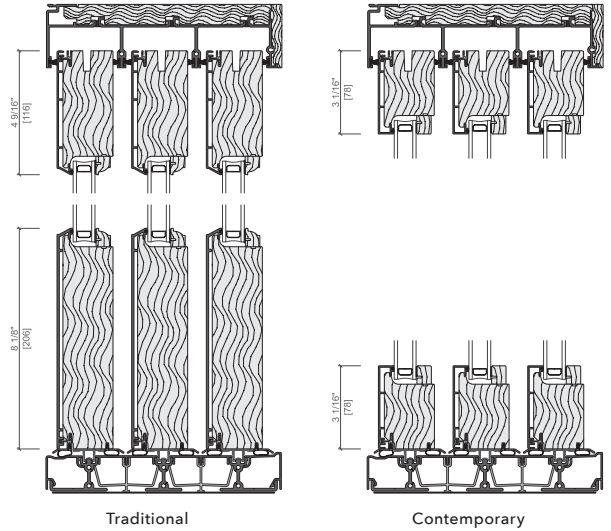

Multi-slide panel sizes range from 20" x 48" to 60" x 117-3/8".
Using 10 door panels, the maximum opening is 48".
Pocketing options available to maximize daylight opening width.

Energy Ratings

Sill Type	U-Factor	SHGC
1-1/2" Weep Sill	.30 - .42	.23 - .50
Integrated Sill	.28 - .41	.19 - .50
Surface Mount Sill	.30 - .43	.19 - .50