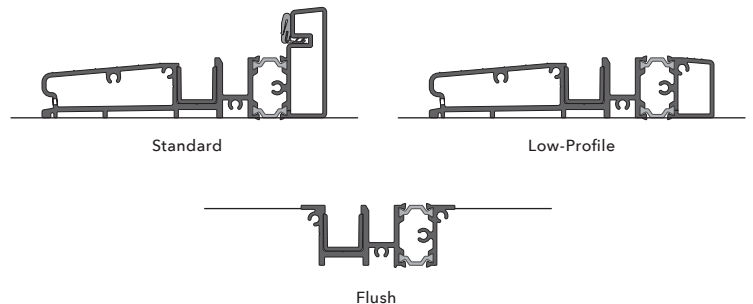

Sill Types Available

¹ Interior finish availability varies by product line. See your local Pella representative for more information.

² Requires the Insynctive App on a smart device, an Insynctive Bridge and a wireless home internet router with internet connection.

³ Expected performance ratings. See ADM for complete product details and ratings. For information on performance ratings, visit pella.com/support/performance-information/.