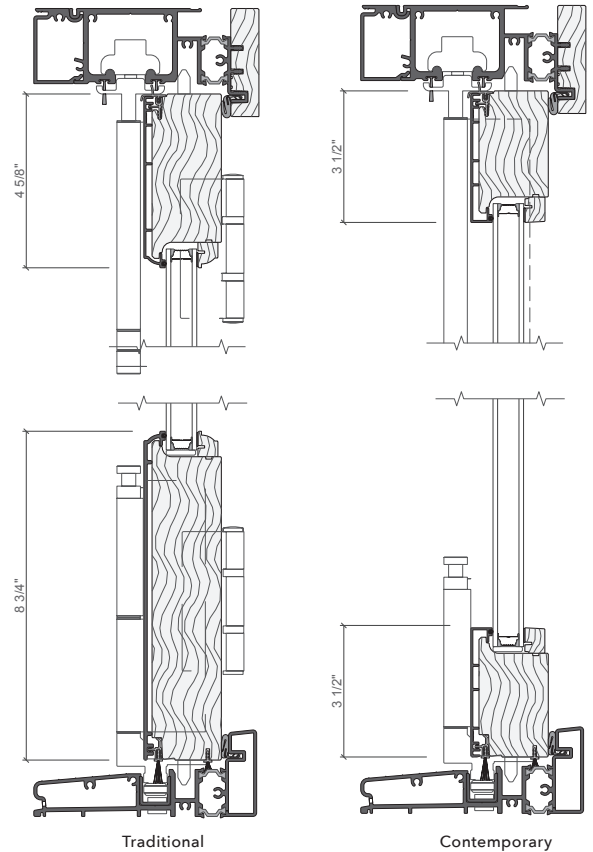

Bifold panel sizes range from 14-1/4" x 37-1/4" to 42" x 115-3/4".
Using 10 door panels, the maximum opening is 35'.

Energy Ratings

Dual-Pane with Argon
Triple-Pane with Argon

U-Factors

.27 - .50
.24 - .32