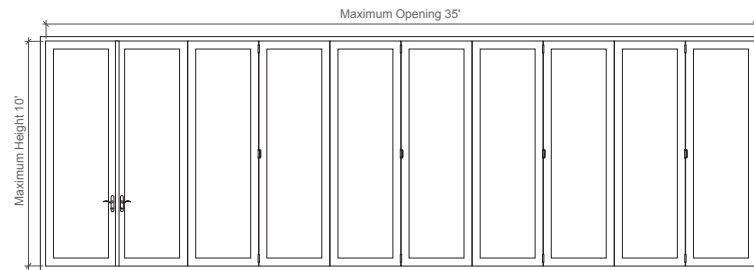

Bifold panel sizes range from 14-1/4" x 37-1/4" to 42" x 115-3/4".
Using 10 door panels, the maximum opening is 35'.

Energy Ratings

Dual-Pane with Argon
Triple-Pane with Argon

U-Factors

.27 - .50
.24 - .32