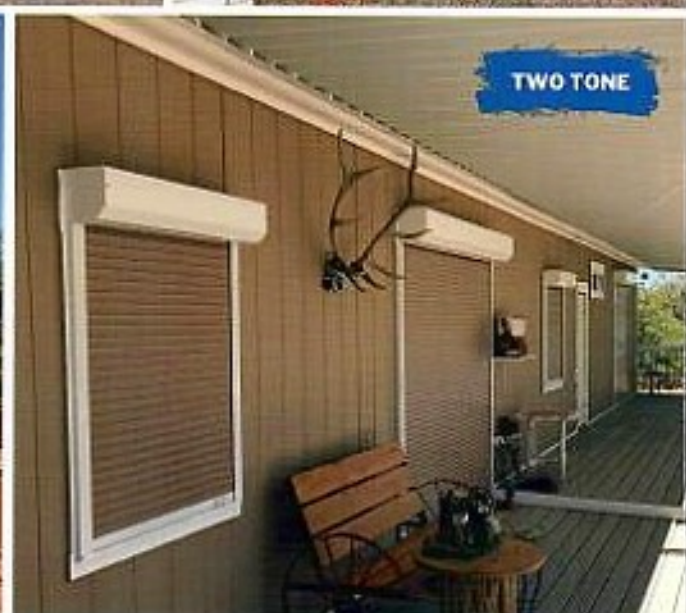

4

OPERATION OPTIONS

- Manual Pull-Strap
- Manual Crank Strap
- Manual Spring Loaded
- Electric Switch
- Remote Keypad
- Remote Control
- Key Switch
- Battery Operated /OZ Roll

UNIQUE APPLICATIONS

Roll-A-Shield security shutters are used for several different projects around a customer's home or business. Check out a few unique applications.

PATIO ENCLOSURE

CARPORT ENCLOSURE

RESIDENTIAL

Roll-A-Shield security shutters provide the ultimate protection for your home. Energy savings are just one an added benefit!

OPEN SHUTTER
VIEW FROM THE STREET

CLOSED SHUTTER
VIEW FROM THE STREET

TWO TONE

GAZEBO ENCLOSURE

COMMERCIAL

- Office Entrances
- Office Windows
- Store Fronts
- Outdoor Bar
- Product Displays
- Drive-Thru Windows
- Concession Stands
- Dispensary