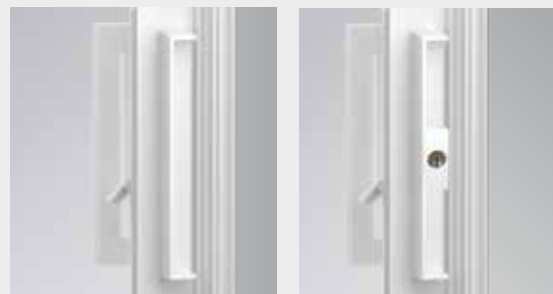

EXTERIOR HANDLE

EXTERIOR HANDLE WITH KEYED LOCK