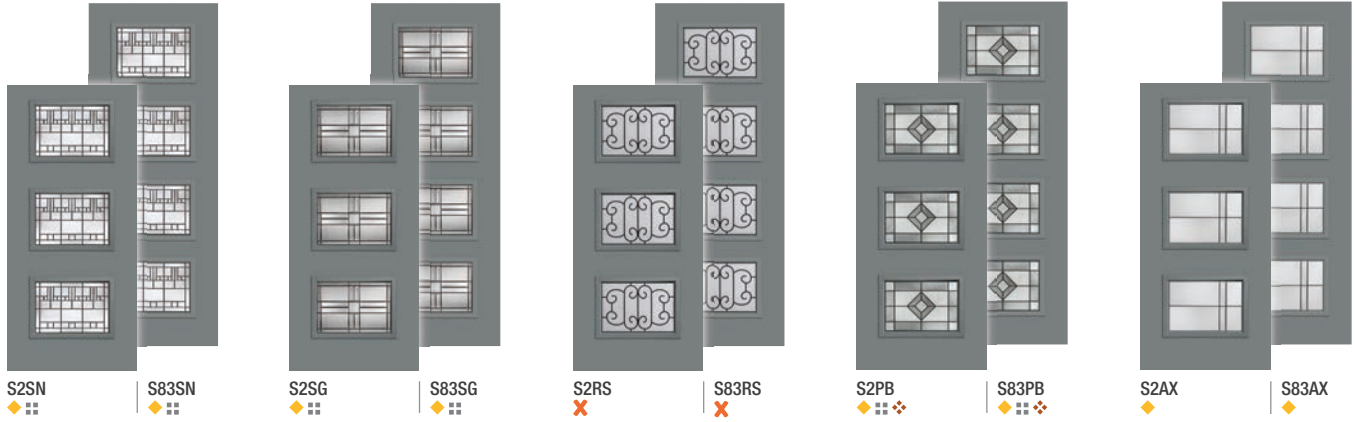

Ari

Note: Product images show exterior side of door.