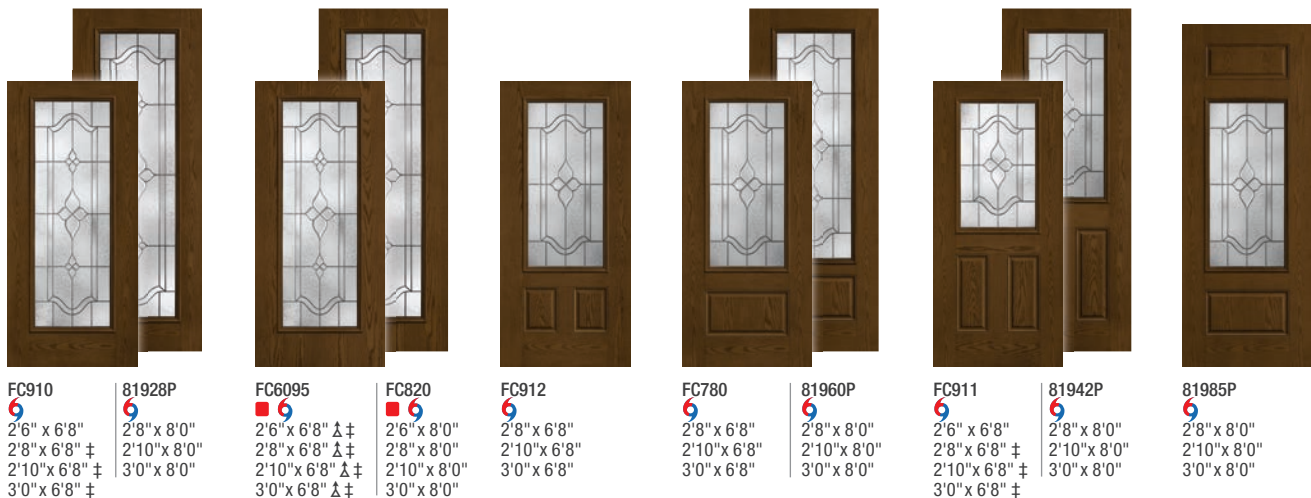

Fiber-Classic. Oak