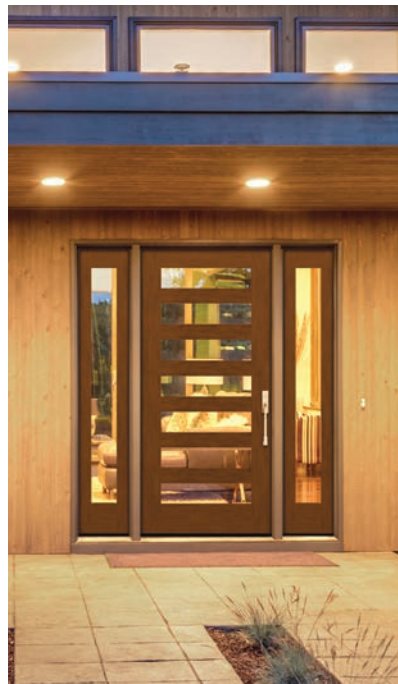

CCA2360
3'0" x 6'8"
CCA82360
3'0" x 8'0"