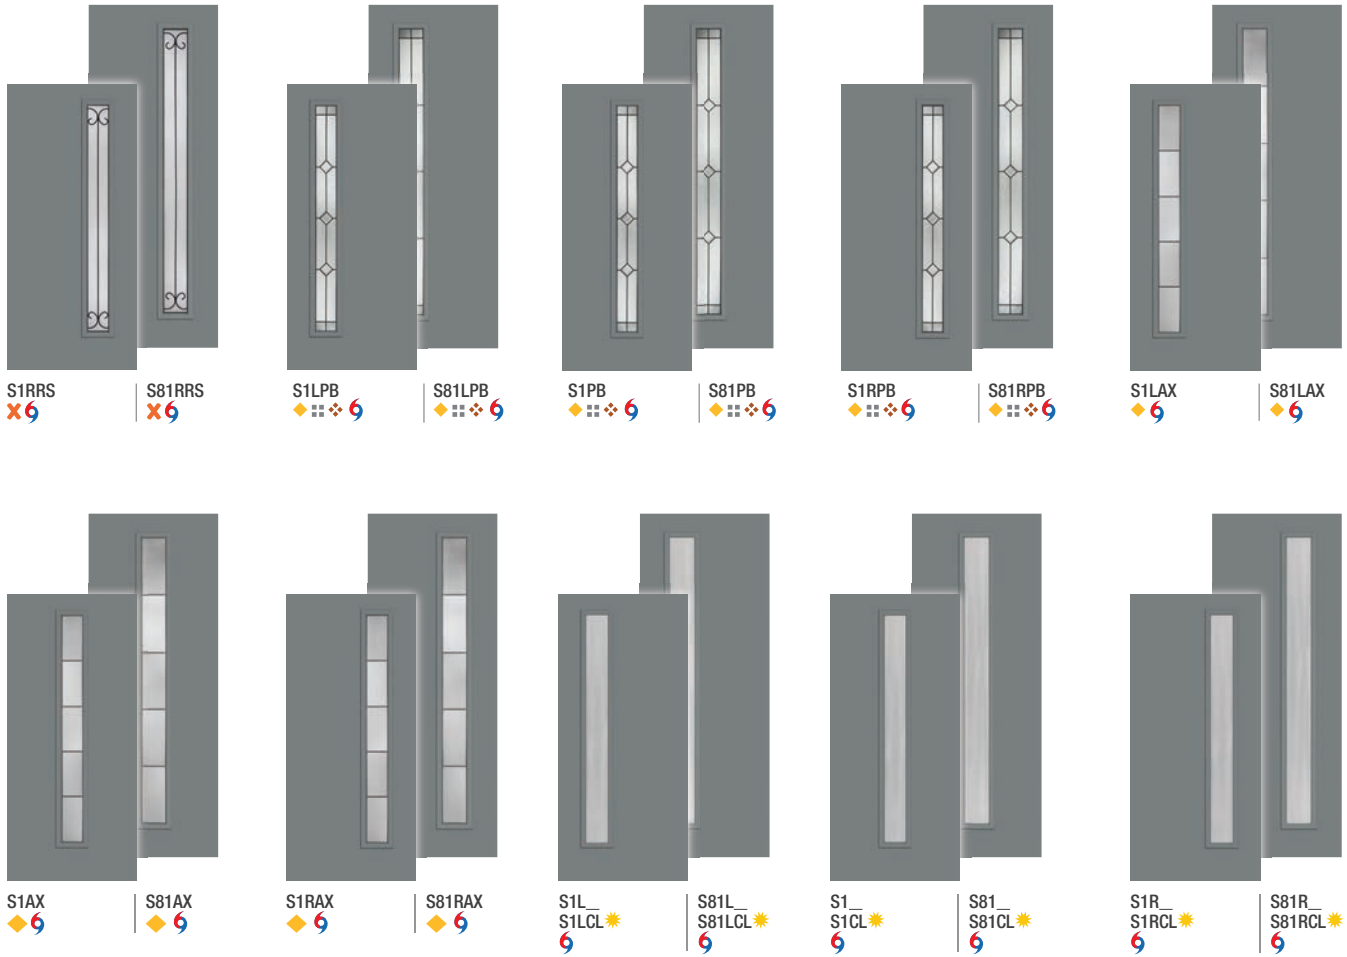

Línea *Continued*

Pulse®

Echo

Note: Product images show exterior side of door.