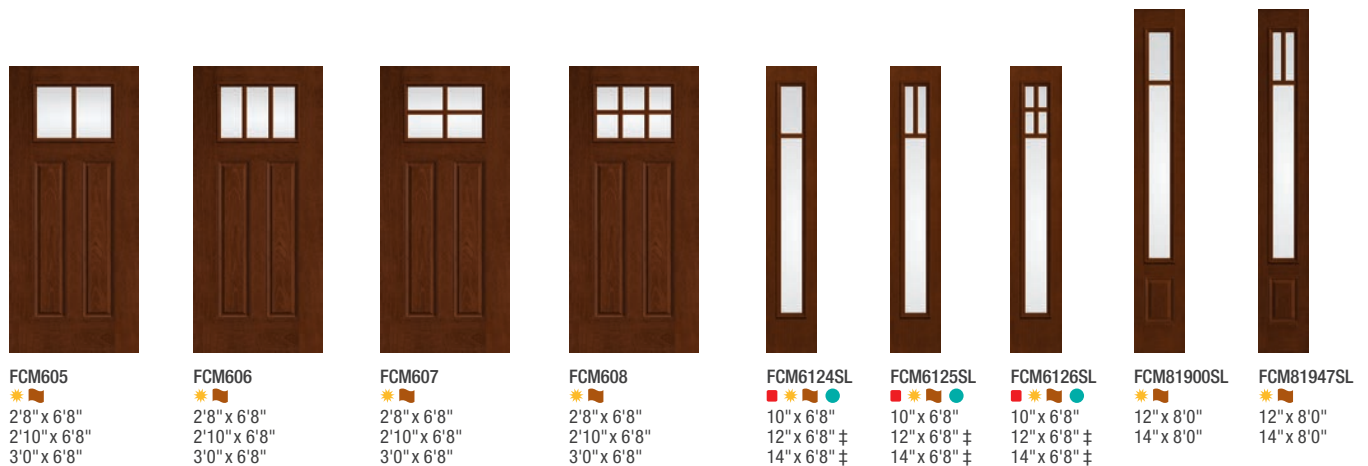

*Not recommended for use behind storm doors or to be painted dark colors, if exposed to direct sunlight.
Note: See page 275 for important product details that may help with your purchase decision.