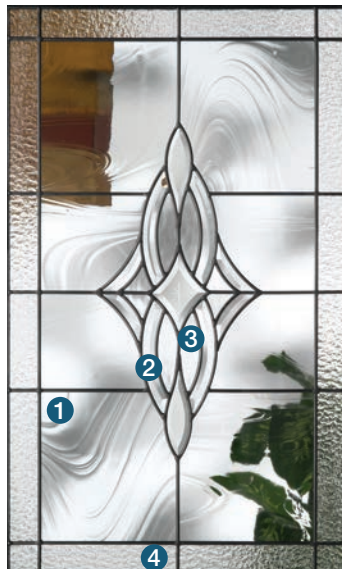

Black Nickel