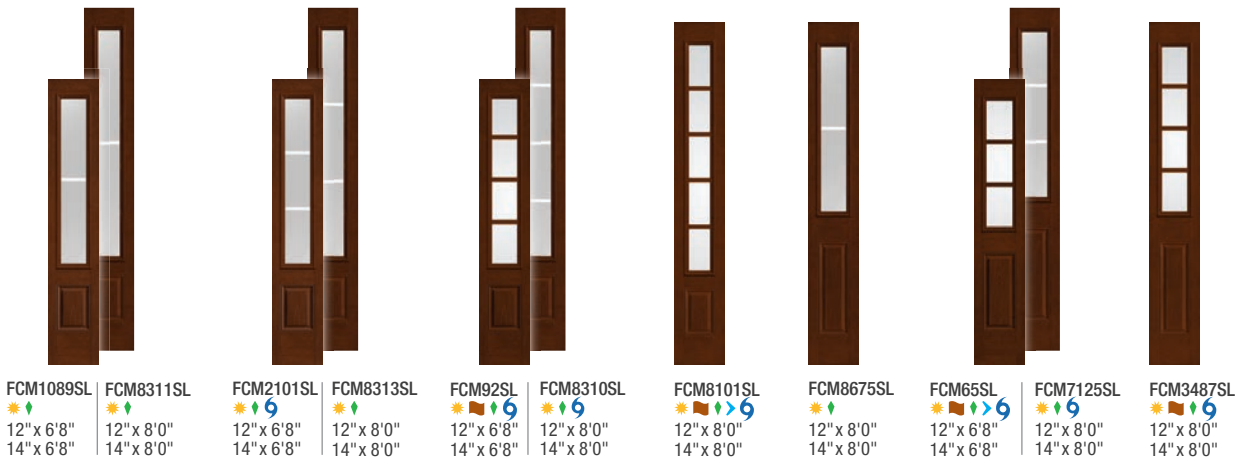

*Not recommended for use behind storm doors or to be painted dark colors, if exposed to direct sunlight.
Note: See page 275 for important product details that may help with your purchase decision.