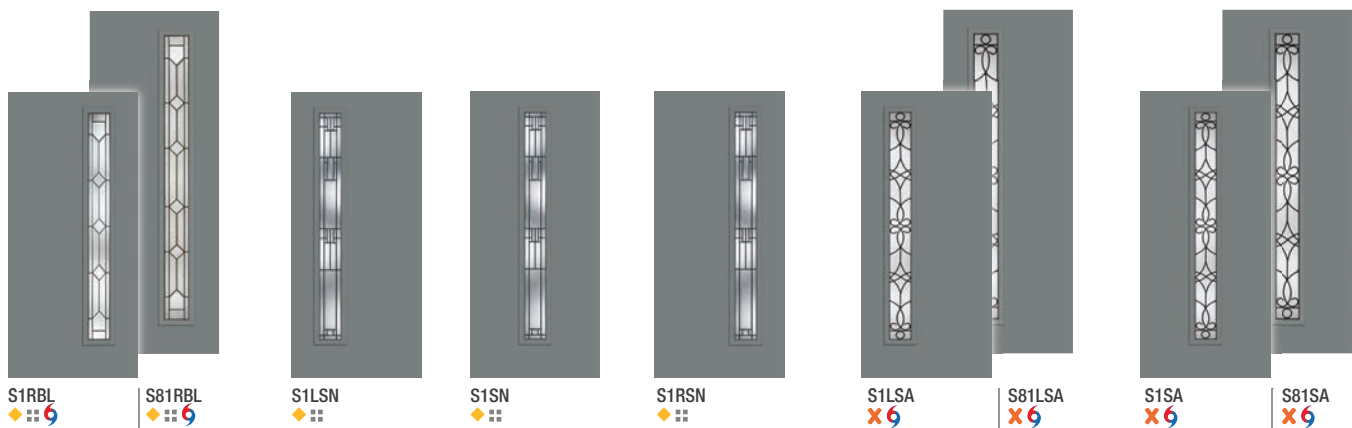

S1RBL
◆ ■ 6

S81RBL
◆ ■ 6

S1LSN
◆ ■

S1SN
◆ ■

S1RSN
◆ ■

S1LSA
X 6

S81LSA
X 6

S1SA
X 6

S81SA
X 6