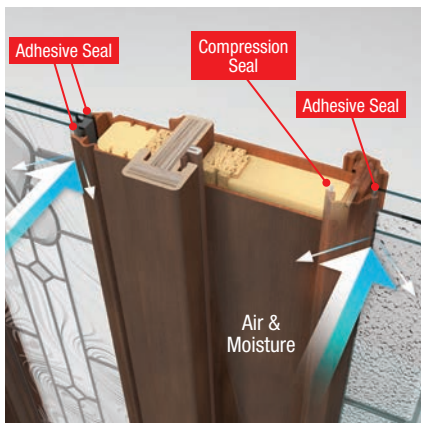

6 Lip-lite frame (shown right) features a **compression seal** against weather on the outside of the **door** and an **adhesive seal** against weather on the outside of the **glass**. **Flush-glazed glass** (shown left) is built directly into the door without a Lip-lite frame, featuring a **high-performance adhesive weather seal** inside and out.

A Complete Door System

More than beautiful doors and glass; a complete door system includes the components used to assemble it. We manufacture or specify every aspect of a complete door system. The Therma-Tru genuine components shown here are our premium options for long-lasting durability.

NEW

Composite Door Frame*

A Therma-Tru composite door frame featuring Tru-Guard™ composite technology provides a rot-free solution engineered to work together with rot-resistant Therma-Tru doors and components.

7-Shape Corner Seal Pads ✚ (Inswing Only)

Innovative options include our patented jamb assembly, featuring the 7-shape corner seal pad which creates an air pocket that helps prevent a vacuum from wicking moisture up the weatherstrip.

Composite Adjustable Sills ✚

Inswing and outswing composite sills resist rotting and insects. Inswing adjustable sills help to maintain a tight seal over time.

Multi-Point Locking Systems ✚ (Recommended)

Increased engagement between door and frame enhances stability and the homeowner's sense of security. (Highly recommended for 8'0" and double fiberglass doors. Not recommended for steel doors.)

Dual-Bulb / Dual-Fin Bottom Sweeps ✚ (Inswing Only)

A dual-bulb, dual-fin design helps maintain tight contact with adjustable sill caps and creates added barriers against moisture.

Ball-Bearing Hinges ✚

Hinges with ball bearings protecting each hinge pivot, or "knuckle", offer added support and stability. (Recommended for Classic-Craft doors, 8'0" doors, doors with glass, and Impact- and Fire-rated fiberglass doors.)

Removable Weatherstrip ✚

Resilient design compresses when closed and springs back when open, protected by a durable jacket, for long-lasting sealing power.

For more, including these additional component options, see pages 255-270:

Sill Pans ✚, Rain Protection ✚, Strike Plate and Astragals ✚.

Tru-Defense: The Ultimate Protection

Therma-Tru fiberglass doors are available with our exclusive Tru-Defense system as an option. It integrates specific components engineered and tested to deliver outstanding protection in all kinds of weather conditions. And it's backed by a Warranty Rider that provides for cash reimbursement that may be used toward secondary damage to flooring and trim, and the labor to make repairs if water infiltration occurs.** Look for the ✚ icon. For details, visit www.thermatru.com/trudefense.

Water Infiltration Cash Reimbursement Limit