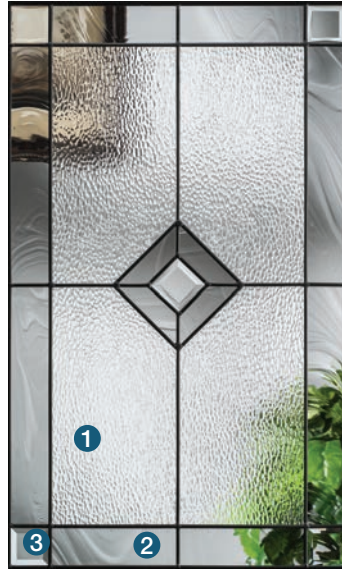

Pembridge™ Page 154

Simplistic in its design, Pembridge features a field of **1** hammered glass framed by **2** gray baroque glass and **3** multifaceted bevels. A central diamond shape adds a decorative touch.

Note: The use of gray baroque glass varies based on glass size.

Black Nickel