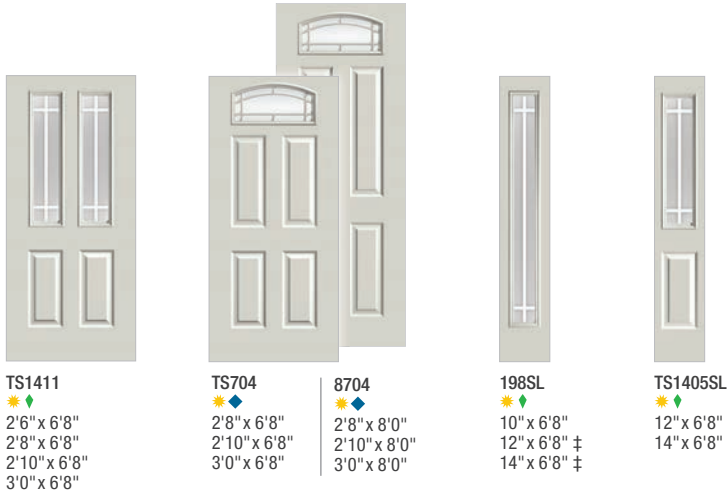

Clear Glass with Divided Lites *Continued*

TS1411
* ♦
2'6" x 6'8"
2'8" x 6'8"
2'10" x 6'8"
3'0" x 6'8"

TS704
* ♦
2'8" x 6'8"
2'10" x 6'8"
3'0" x 6'8"

8704
* ♦
2'8" x 8'0"
2'10" x 8'0"
3'0" x 8'0"

198SL
* ♦
10" x 6'8"
12" x 6'8" ‡
14" x 6'8" ‡

TS1405SL
* ♦
12" x 6'8"
14" x 6'8"

Clear Glass