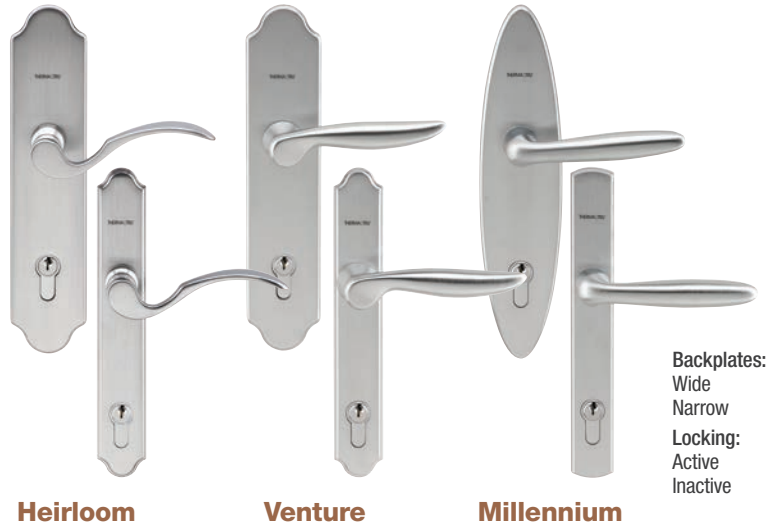

**Heirloom**

**Venture**

**Millennium**

Backplates:  
Wide  
Narrow  
Locking:  
Active  
Inactive

Finish Options

Bright Brass    Brushed Nickel    Black Nickel    Polished Chrome    Oil-Rubbed Bronze