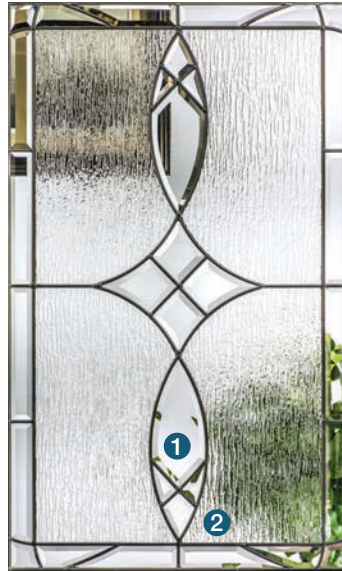

Decorative & Specialty Glass Designs

Blackstone® Page 121

Traditional English design meets
1 clear curved bevels, **2** rainglass
and coming to create the distinctive
styling of Blackstone. Entries get
the best of both privacy and
simple refinement.

Black Nickel