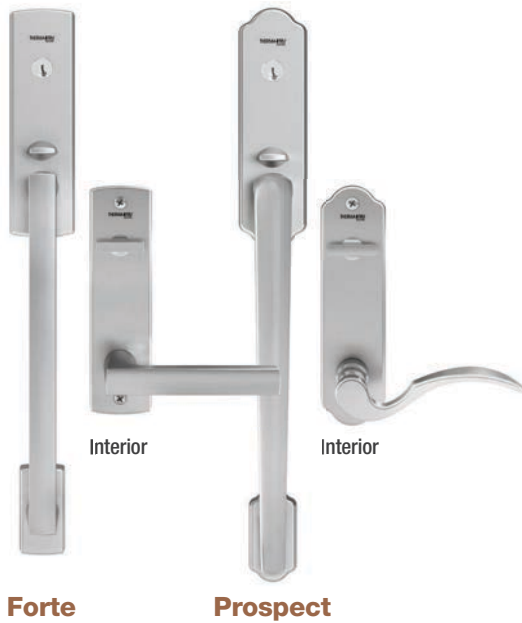

Handleset Options for Standard Door MPLS

Designed to complement Therma-Tru door styles from traditional to contemporary.

Forte

Prospect

Finish Options