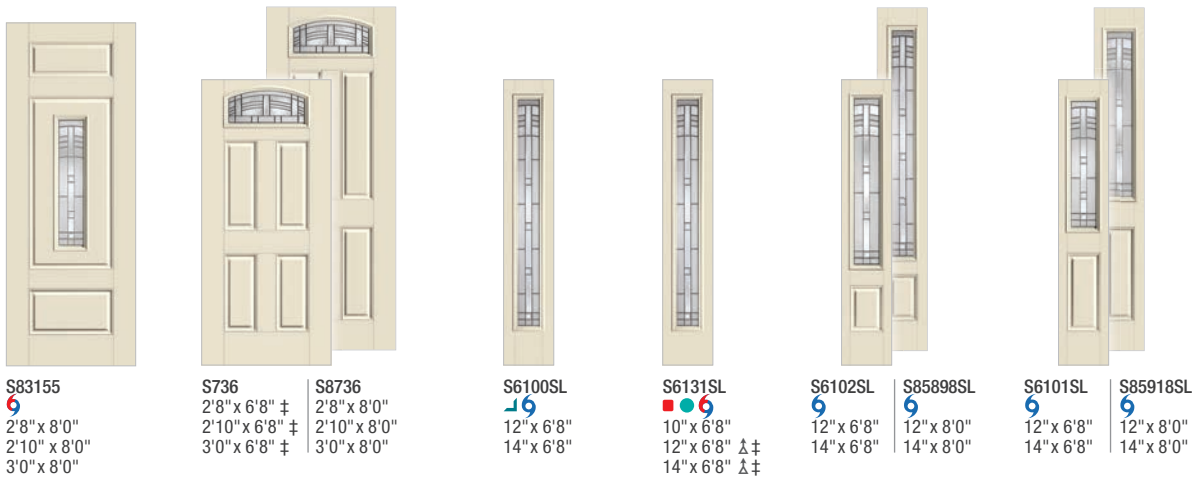

S736
2'8" x 6'8" ‡
2'10" x 6'8" ‡
3'0" x 6'8" ‡

S8736
2'8" x 8'0"
2'10" x 8'0"
3'0" x 8'0"

S6100SL
12" x 6'8"
14" x 6'8"

S6131SL
10" x 6'8"
12" x 6'8" ▲‡
14" x 6'8" ▲‡

S6102SL
12" x 6'8"
14" x 6'8"

S85898SL
12" x 8'0"
14" x 8'0"

S6101SL
12" x 6'8"
14" x 6'8"

S85918SL
12" x 8'0"
14" x 8'0"

Transoms can be stained or painted to match a Fiber-Classic or Smooth-Star door system.