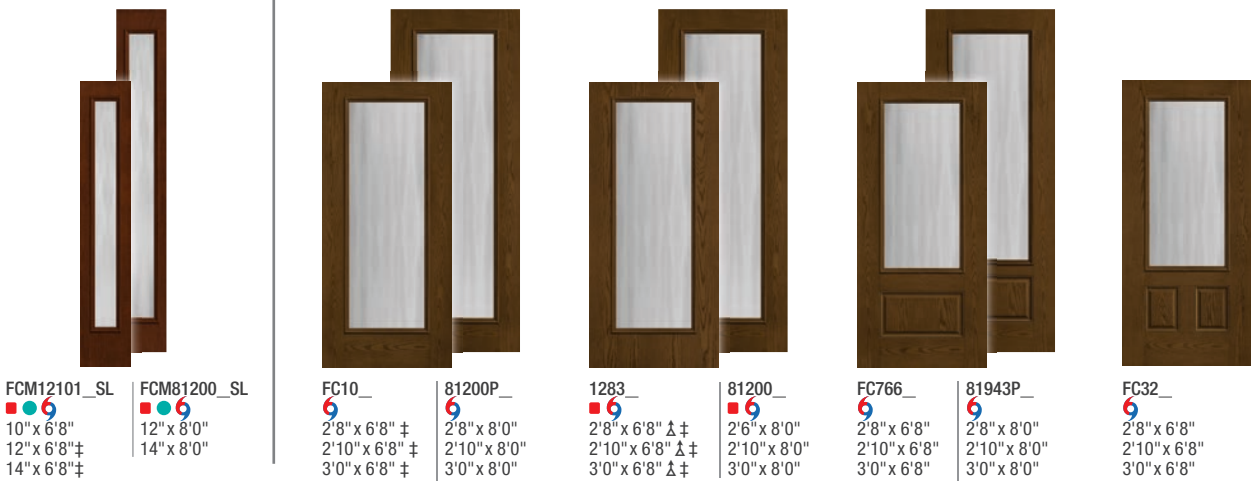

Fiber-Classic® Oak

FCM12101_SL
■ 6
10" x 6'8"
12" x 6'8" ‡
14" x 6'8" ‡

FCM81200_SL
■ 6
12" x 8'0"
14" x 8'0"

FC10_
6
2'8" x 6'8" ‡
2'10" x 6'8" ‡
3'0" x 6'8" ‡

81200P_
6
2'8" x 8'0"
2'10" x 8'0"
3'0" x 8'0"

1283_
■ 6
2'8" x 6'8" Δ ‡
2'10" x 6'8" Δ ‡
3'0" x 6'8" Δ ‡

81200_
■ 6
2'6" x 8'0"
2'10" x 8'0"
3'0" x 8'0"

FC766_
6
2'8" x 6'8"
2'10" x 6'8"
3'0" x 6'8"

81943P_
6
2'8" x 8'0"
2'10" x 8'0"
3'0" x 8'0"

FC32_
6
2'8" x 6'8"
2'10" x 6'8"
3'0" x 6'8"