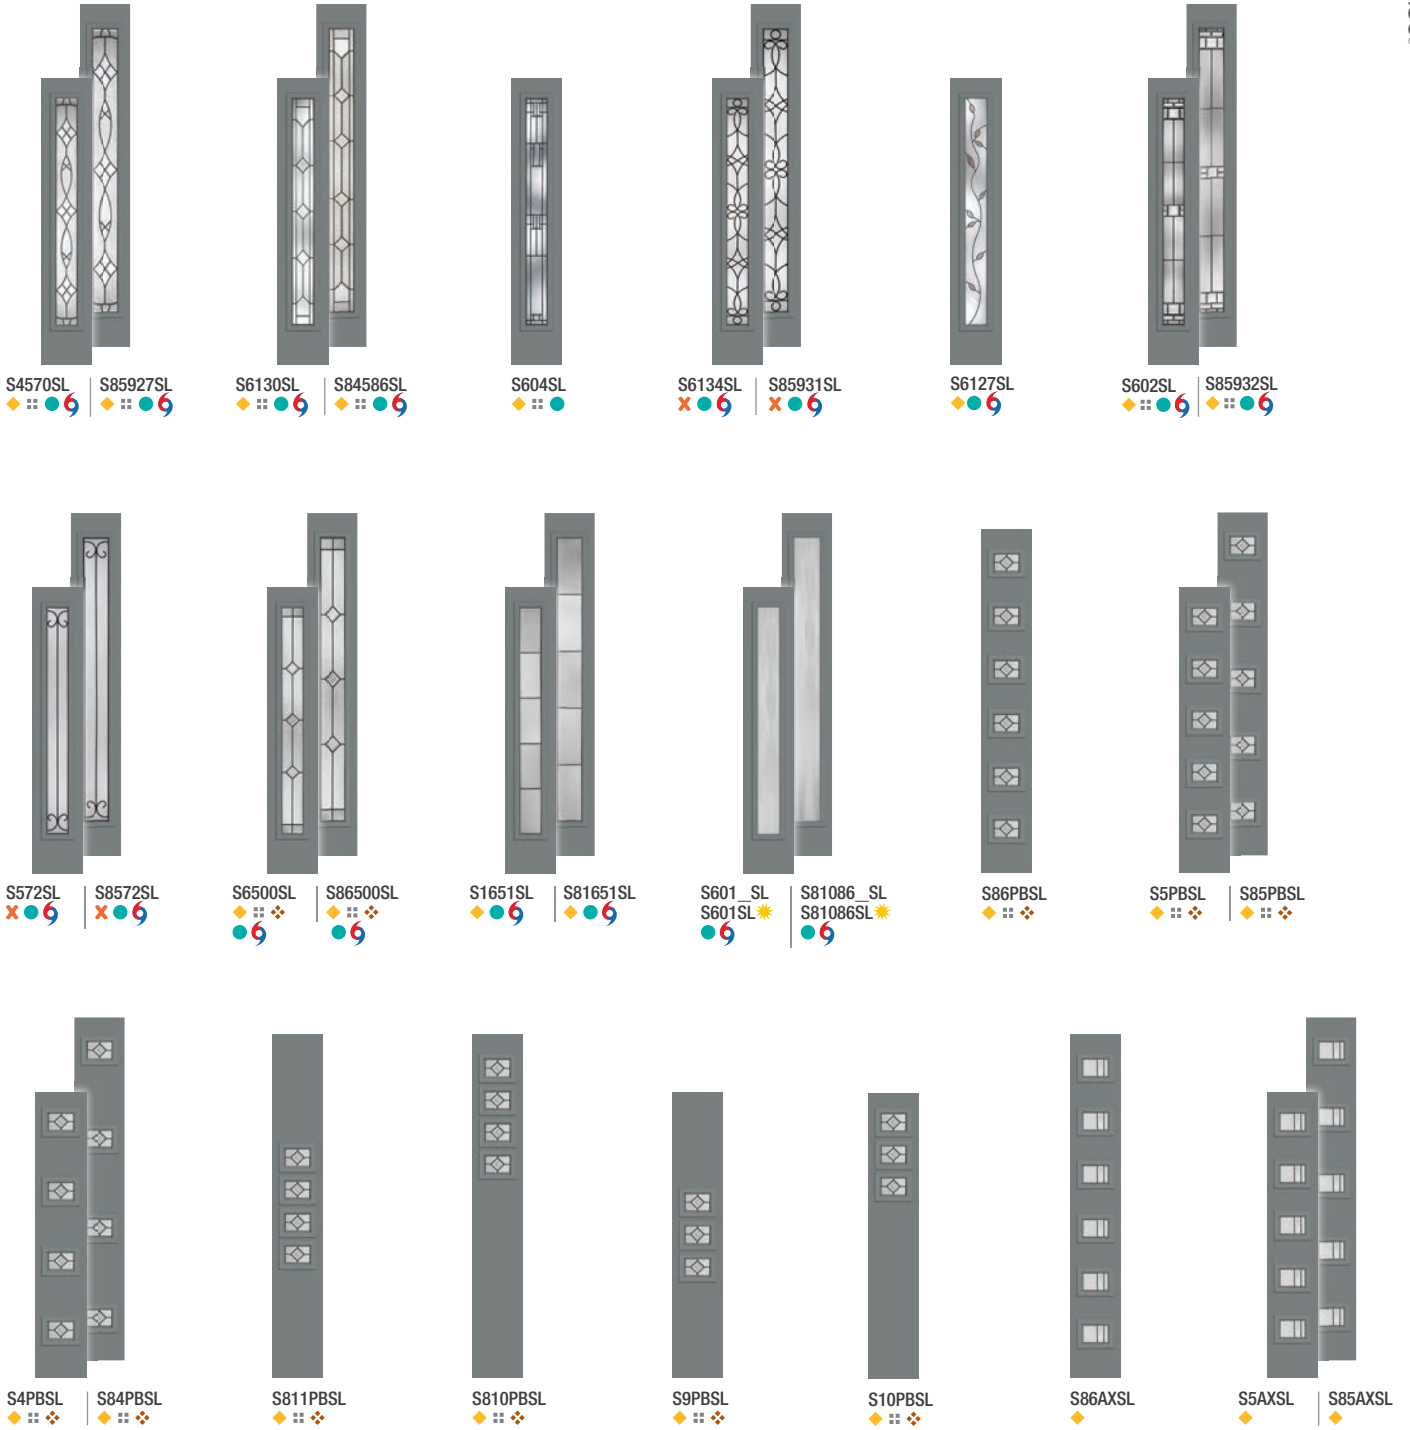

Sidelites

Note: Product images show exterior side of door.

Sidelites *Continue on next page.*

Privacy & Textured Glass Options

Add the code to the blank in the style number for the desired door and glass combination. For details on glass options, see page 230.

XG = Geometric
XE = Satin Etch

XC = Chord
XJ = Chinchilla

XR = Rainglass
XN = Granite

Key

- ★ Low-E Glass (LE)
- Black Nickel Caming (1D)
- Brushed Nickel Caming (1C)
- Brass Caming (1A)
- X Wrought Iron (1W)
- Vented Sidelite (No Impact)
  (6"8" only in 12" & 14")
  (8"0" only in 14")
- 6 WBDP / HVHZ Options