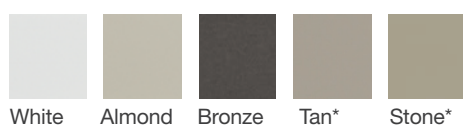

GBG Color Options

Key

- Simulated Divided Lites (SDL)
- Simulated Divided Lites (SDLF1)
- Simulated Divided Lites (SDLF2)
- Flat or Contour, White or Color Grilles Between Glass (GBGF / GBGC)
- Removable Wood Grilles (RG)
- Fixed Grilles (FXG)