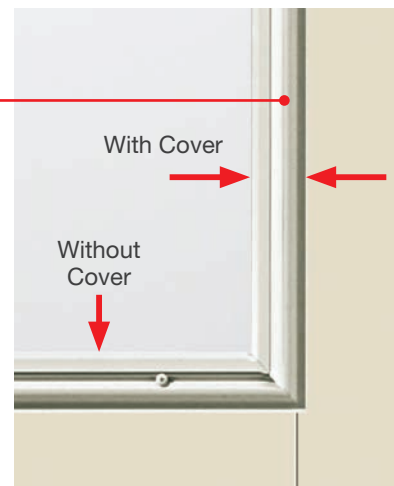

Impact Lip-Lite Frame

Features durable, paintable aluminum construction.

An attractive scrolled profile gives a thin, sleek appearance and a screw channel cover helps hide unsightly screws.