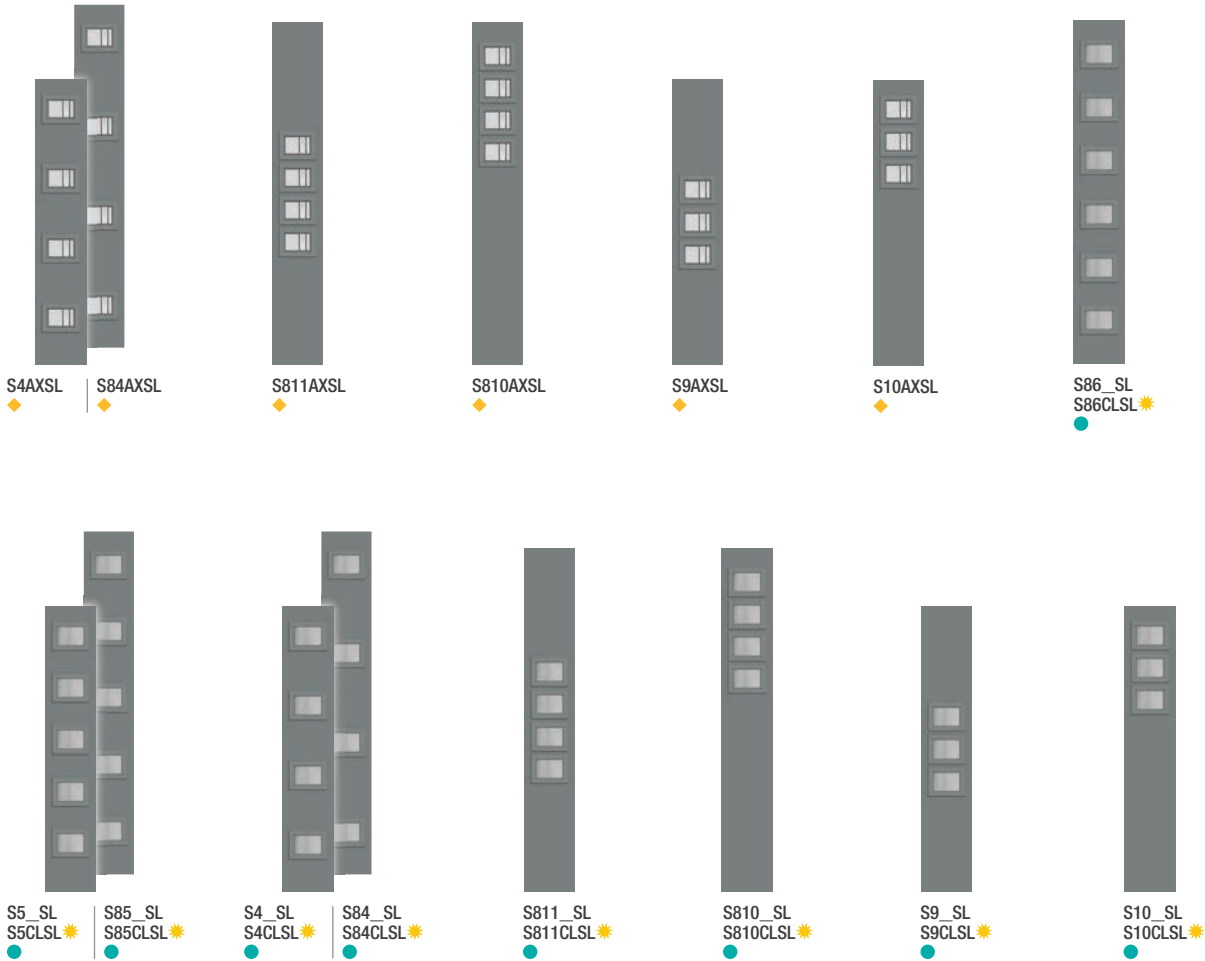

Sidelites *Continued*

Pulse®