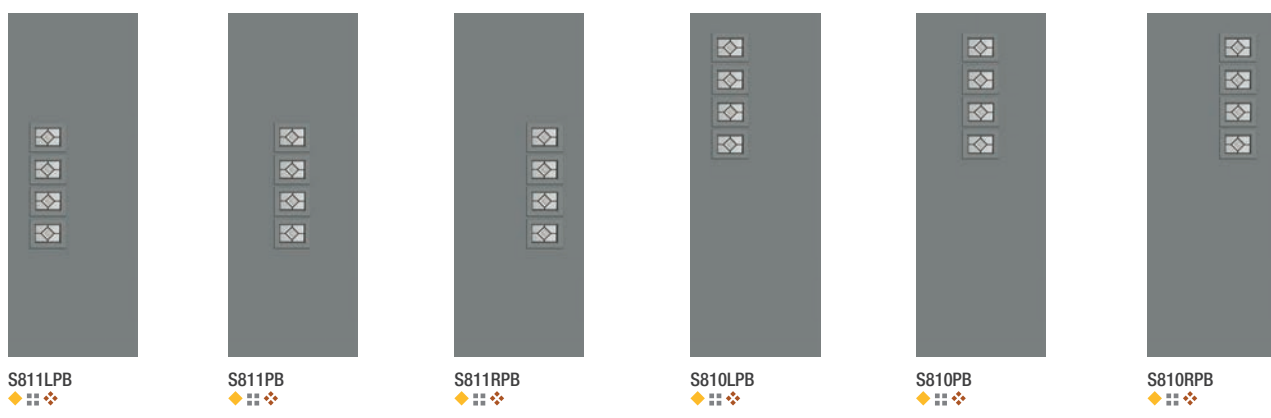

Echo *Continues on next page.*

Privacy & Textured Glass Options

Add the code to the blank in the style number for the desired door and glass combination. For details on glass options, see page 230.

XG = Geometric
XE = Satin Etch

XC = Chord
XJ = Chinchilla

XR = Rainglass
XN = Granite

Key

- Low-E Glass (LE)
- Black Nickel Caming (1D)
- Brushed Nickel Caming (1C)
- Brass Caming (1A)
- Wrought Iron (1W)
- WBDR / HVHZ Options