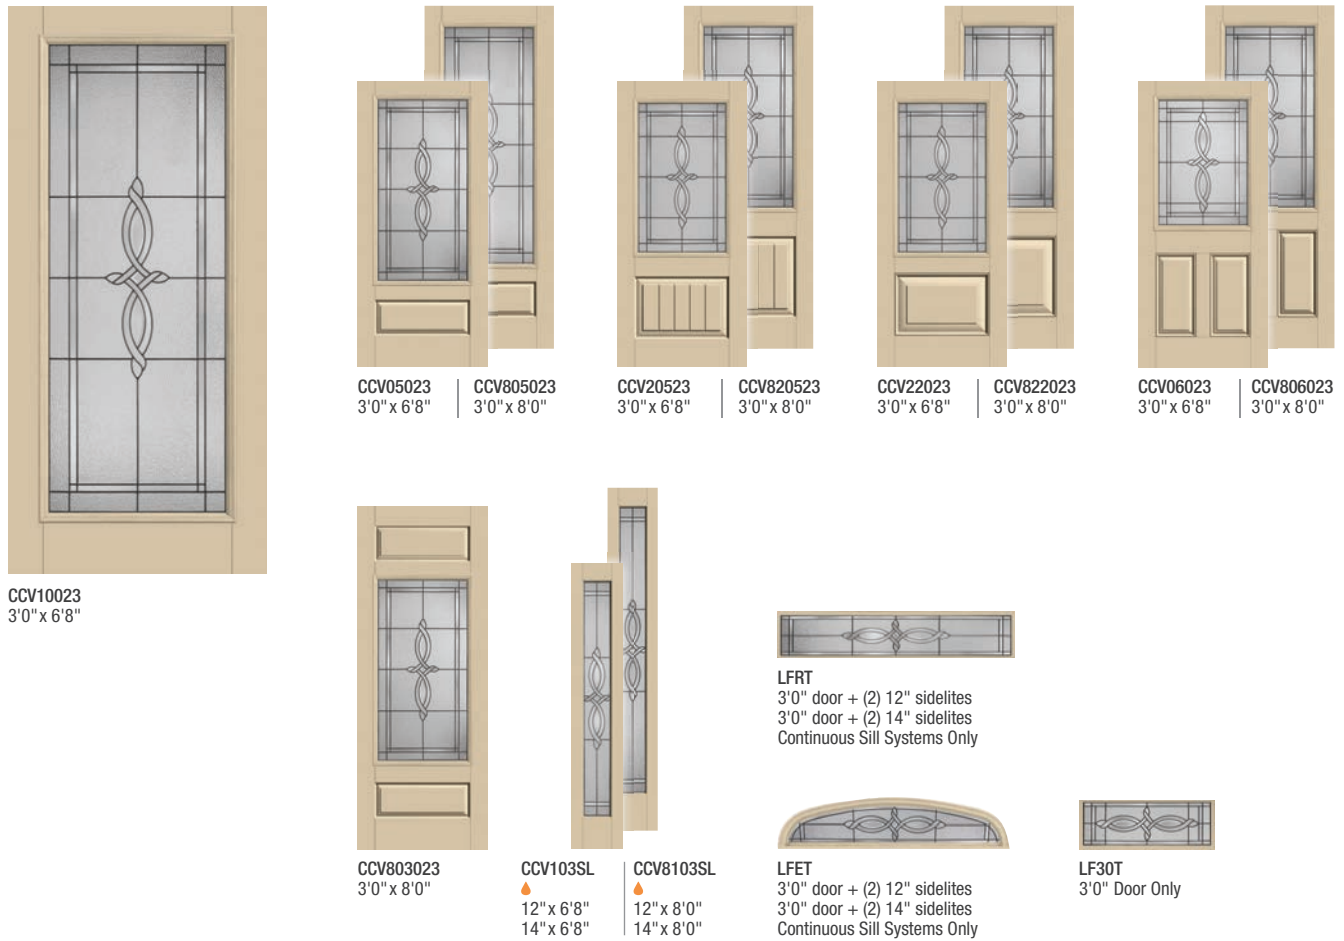

Longford™ ◆ ◆

Note: Product images show exterior side of door.

CCV10023
3'0" x 6'8"

CCV05023
3'0" x 6'8"

CCV805023
3'0" x 8'0"

CCV20523
3'0" x 6'8"

CCV820523
3'0" x 8'0"

CCV22023
3'0" x 6'8"

CCV822023
3'0" x 8'0"

CCV06023
3'0" x 6'8"

CCV806023
3'0" x 8'0"

CCV803023
3'0" x 8'0"

CCV103SL
▲ 12" x 6'8"
14" x 6'8"

CCV8103SL
▲ 12" x 8'0"
14" x 8'0"

LFRT
3'0" door + (2) 12" sidelites
3'0" door + (2) 14" sidelites
Continuous Sill Systems Only

LFET
3'0" door + (2) 12" sidelites
3'0" door + (2) 14" sidelites
Continuous Sill Systems Only

LF30T
3'0" Door Only

Key

- ▲ Flush-Glazed Glass (FG)
- Black Nickel Caming (1D)
- Brushed Nickel Caming (1C)
- ✗ Wrought Iron (1W)