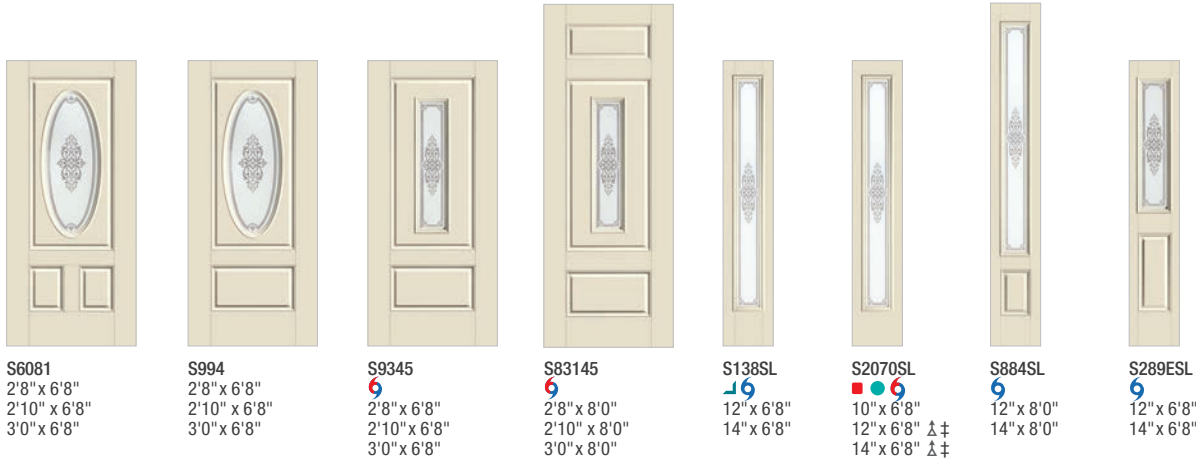

### Optional Dentil Shelf\*

4-Block Dentil Shelf  
 Available for all Craftsman-style  
 Smooth-Star doors.

<b>S6081</b> 2'8" x 6'8" 2'10" x 6'8" 3'0" x 6'8"	<b>S994</b> 2'8" x 6'8" 2'10" x 6'8" 3'0" x 6'8"	<b>S9345</b> 2'8" x 6'8" 2'10" x 6'8" 3'0" x 6'8"	<b>S83145</b> 2'8" x 8'0" 2'10" x 8'0" 3'0" x 8'0"	<b>S138SL</b> 12" x 6'8" 14" x 6'8"	<b>S2070SL</b> 10" x 6'8" 12" x 6'8" Δ ‡ 14" x 6'8" Δ ‡	<b>S884SL</b> 12" x 8'0" 14" x 8'0"	<b>S289ESL</b> 12" x 6'8" 14" x 6'8"
------------------------------------------------------------	-----------------------------------------------------------	------------------------------------------------------------	-------------------------------------------------------------	-------------------------------------------	------------------------------------------------------------------	-------------------------------------------	--------------------------------------------