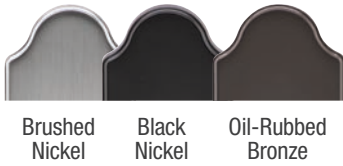

Brushed Nickel   Black Nickel   Oil-Rubbed Bronze