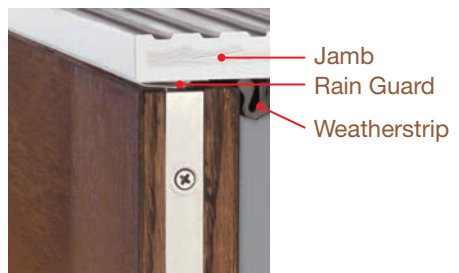

Top of door; exterior view.

Key

Tru-Defense Eligible