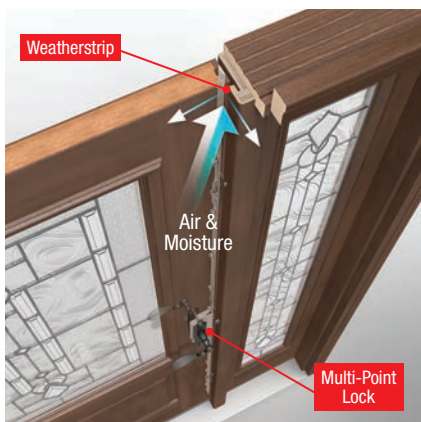

5 Multi-point locking system (recommended) engages the **door** and **frame** at three points from top to bottom, helping to preserve the **weatherstrip's** seal even under wind pressure.