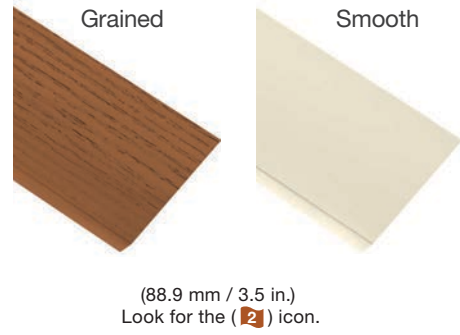

SDL Bar Options