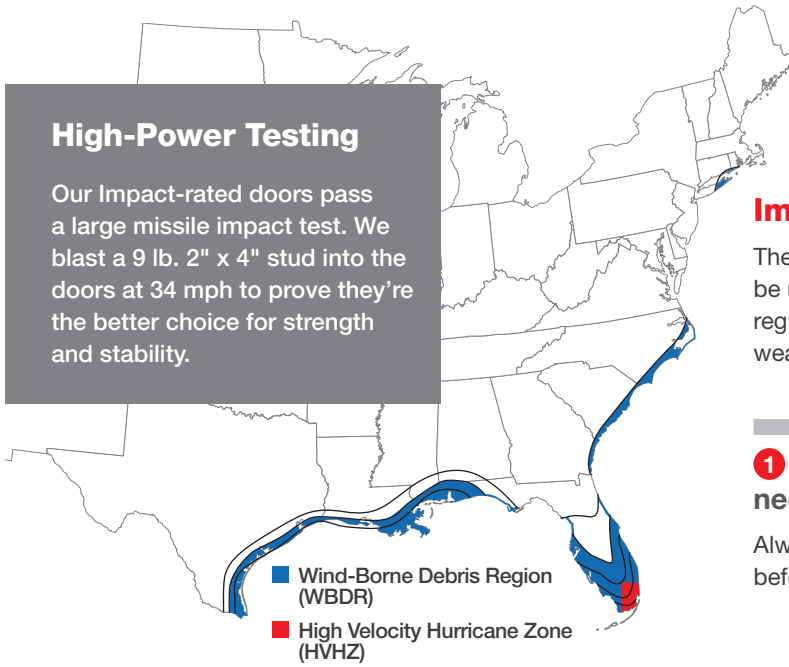

Tough When You Need It. Beautiful Always.

High-Power Testing

Our Impact-rated doors pass a large missile impact test. We blast a 9 lb. 2" x 4" stud into the doors at 34 mph to prove they're the better choice for strength and stability.

Impact-Rated Products

Therma-Tru offers Impact-rated doors and glass that can be used to meet high-wind and coastal region codes and regulations, offering excellent performance in extreme weather conditions while providing added protection.

1 Use the map as a guide to find out if you need product for WBDR or HVHZ.

Always confirm building code requirements in your area before buying.*