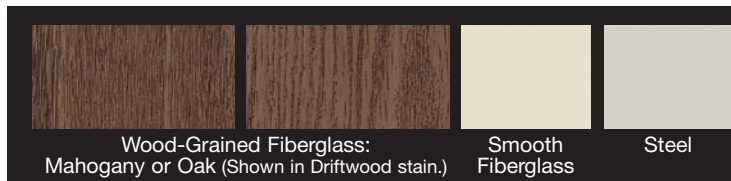

Línea

Note: Product images show exterior side of door.

It's your decision, by design.

Select a look for the door and sidelites. Choose a material. Find an available glass design and frame to complete the statement. Stain or paint it any color. Explore all the possible combinations at thermatru.com/pulse.

Note: Door and sidelite styles shown in smooth fiberglass with flat lite frame. To see styles in other material choices, go to thermatru.com/pulse.

Note: See page 275 for important product details that may help with your purchase decision.

Top: Pulse Ari, Axis Glass with Scrolled Lite Frame, Door – S83AX, ©TheHouseDesigners.com