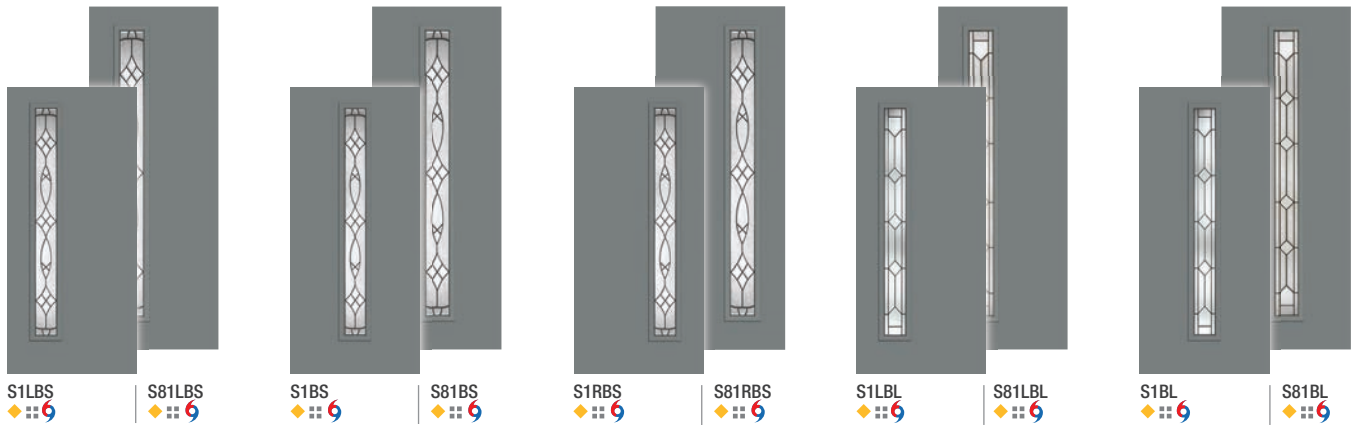

Línea

Note: Product images show exterior side of door.

It's your decision, by design.

Select a look for the door and sidelites. Choose a material. Find an available glass design and frame to complete the statement. Stain or paint it any color. Explore all the possible combinations at thermatru.com/pulse.

Note: Door and sidelite styles shown in smooth fiberglass with flat lite frame. To see styles in other material choices, go to thermatru.com/pulse.

Note: See page 275 for important product details that may help with your purchase decision.

Top: Pulse Ari, Axis Glass with Scrolled Lite Frame, Door – S83AX, ©TheHouseDesigners.com