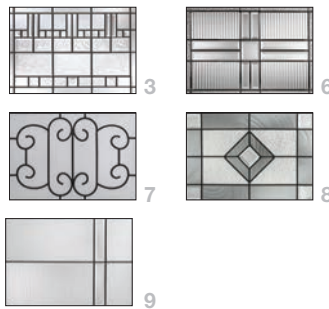

Available for Ari.

Available for Echo.

- 1 Blackstone®
- 2 Crystalline™
- 3 Sedona
- 4 Salinas®
- 5 Avonlea®
- 6 Saratoga™
- 7 Riserva®
- 8 Pembridge™
- 9 Axis®