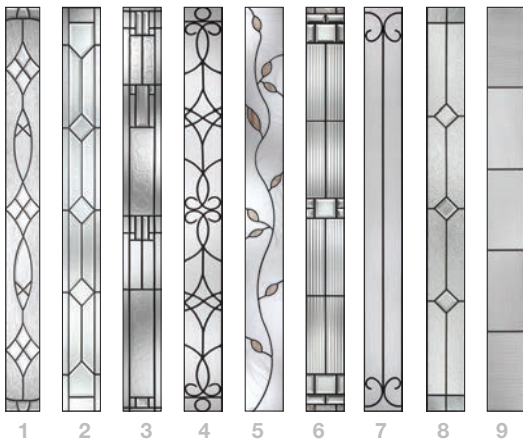

Decorative Glass

Available for Línea.