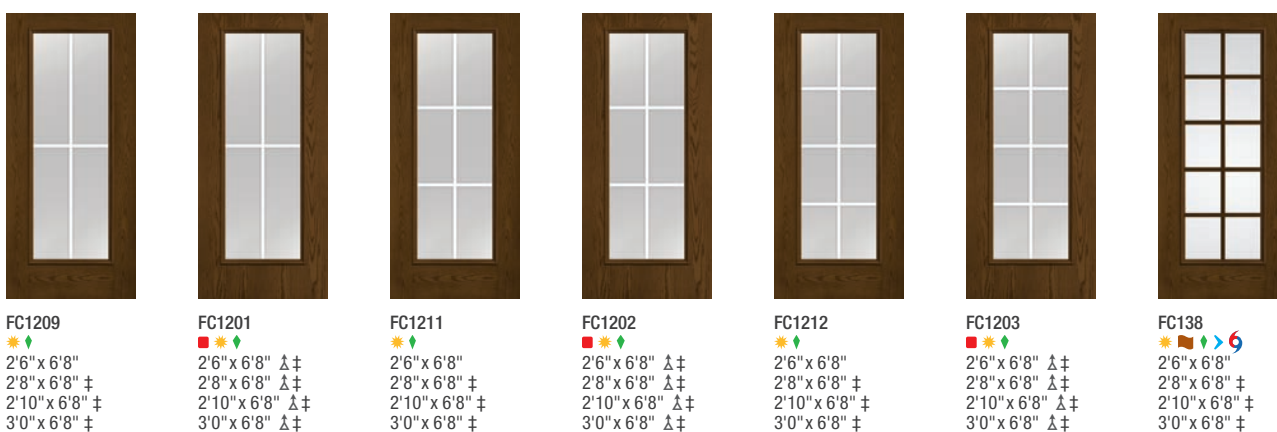

Fiber-Classic® Oak

FC1209
*
2'6" x 6'8"
2'8" x 6'8" ‡
2'10" x 6'8" ‡
3'0" x 6'8" ‡

FC1201
*
2'6" x 6'8" ‡
2'8" x 6'8" ‡
2'10" x 6'8" ‡
3'0" x 6'8" ‡

FC1211
*
2'6" x 6'8"
2'8" x 6'8" ‡
2'10" x 6'8" ‡
3'0" x 6'8" ‡

FC1202
*
2'6" x 6'8" ‡
2'8" x 6'8" ‡
2'10" x 6'8" ‡
3'0" x 6'8" ‡

FC1212
*
2'6" x 6'8"
2'8" x 6'8" ‡
2'10" x 6'8" ‡
3'0" x 6'8" ‡

FC1203
*
2'6" x 6'8" ‡
2'8" x 6'8" ‡
2'10" x 6'8" ‡
3'0" x 6'8" ‡

FC138
*
2'6" x 6'8"
2'8" x 6'8" ‡
2'10" x 6'8" ‡
3'0" x 6'8" ‡

Clear Glass with Divided Lites *Continues on next page.*

Look for the ( ) for flush-glazed options on pages 176–180.

Key

- No Stile Lines
- Low-E Glass (LE)
- Simulated Divided Lites (SDL)
- Flat or Contour, White or Color Grilles Between Glass (GBGF / GBGC)

- Removable Wood Grilles (RG)
- Fixed Grilles (FXG)
- Vented Sidelite (No Impact)
  (6'6" & 6'8" only in 12" & 14")
  (8'0" only in 14")

- WBDR Options
- WBDR / HVHZ Options
- 6'6" Height Available
- 7'0" Height Available

Optional Dentil Shelf*

4-Block Dentil Shelf
Available for all Craftsman-style
Fiber-Classic Mahogany Collection doors.