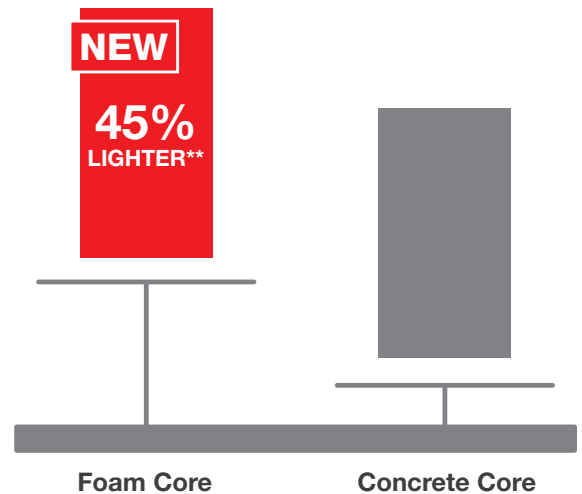

*To confirm fire door requirements in your jurisdiction, always check with your local building code authority.
**Comparison of 20-minute foam core Fire-rated door to a 20-minute concrete core Fire-rated door with similar style.
Note: To see the full results of third-party Intertek, Warnock-Hersey testing, visit www.thermatru.com/performance.
Top: Fiber-Classic Mahogany Collection Door – FMF205, Finish – Driftwood