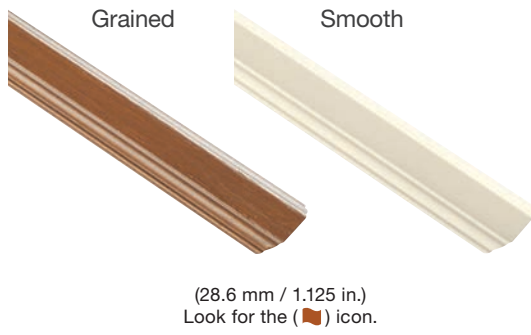

SDL Bar Options