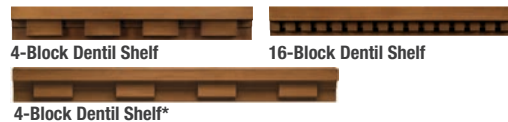

Optional Dentil Shelves