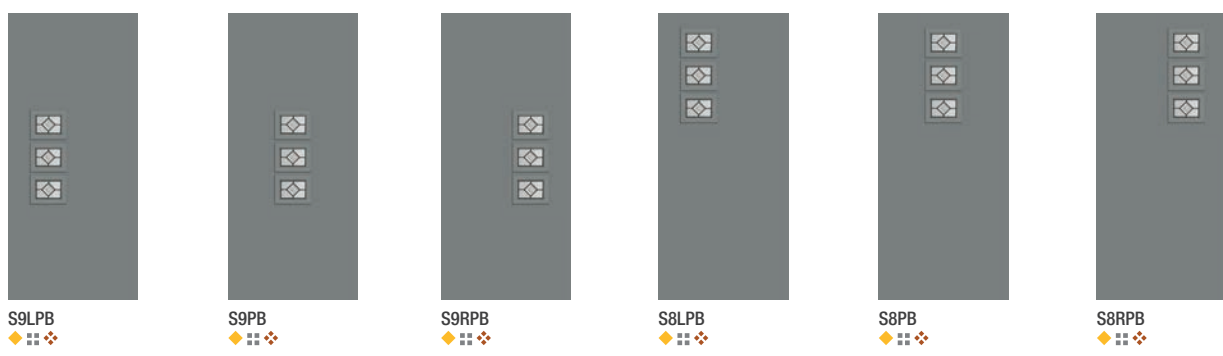

Echo *Continues on next page.*

Privacy & Textured Glass Options

Add the code to the blank in the style number for the desired door and glass combination. For details on glass options, see page 230.

XG = Geometric
XE = Satin Etch

XC = Chord
XJ = Chinchilla

XR = Rainglass
XN = Granite

Key

- Low-E Glass (LE)
- Black Nickel Caming (1D)
- Brushed Nickel Caming (1C)
- Brass Caming (1A)
- Wrought Iron (1W)
- WBDR / HVHZ Options