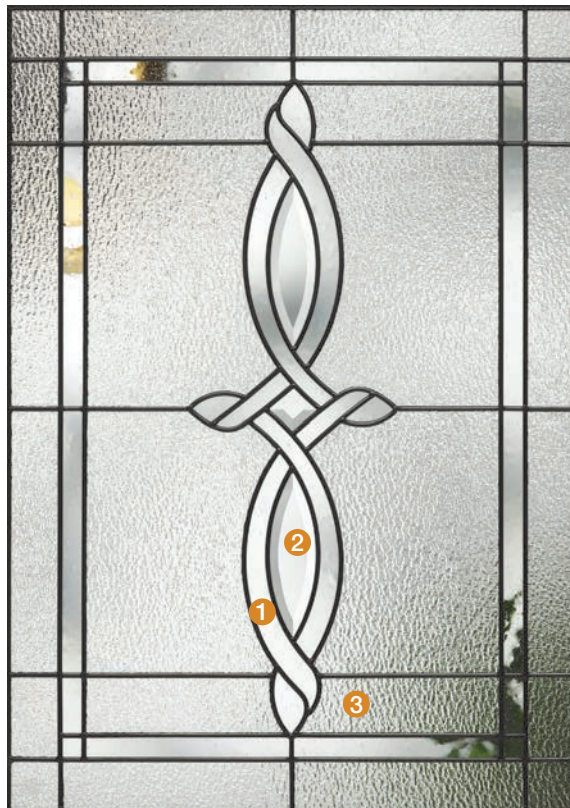

Black Nickel