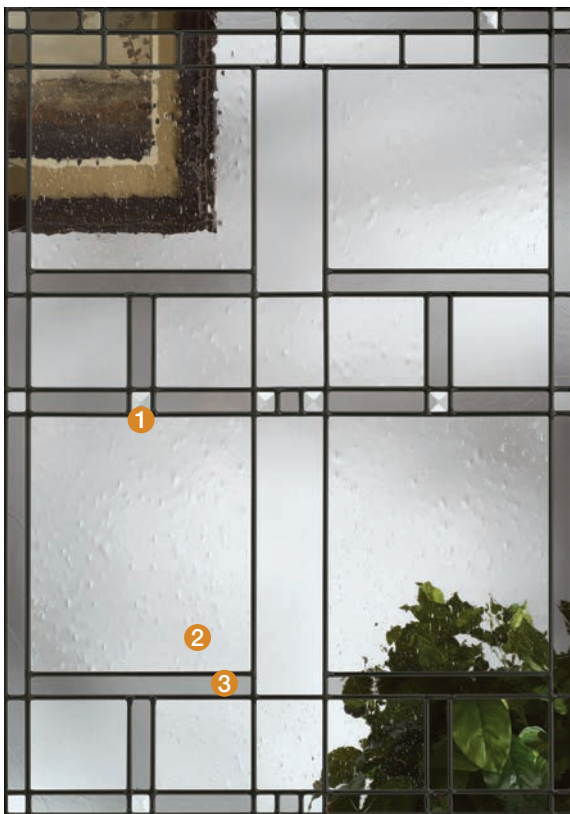

Homeward™

The balanced Mission-style pattern of Homeward invites light to cascade through its distinctive ① clear bevels, ② seeded glass and ③ gray artique glass.

An ideal complement for a Transitional home design.

Available in:
American Style Collection™
Mahogany Collection™
Rustic Collection™
Oak Collection™
Canvas Collection.

Black Nickel