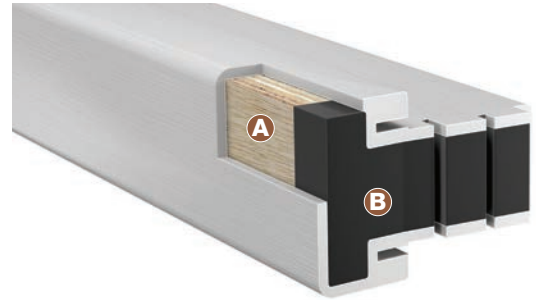

# NEW Composite Door Frame\* featuring Tru-Guard™ Composite Technology