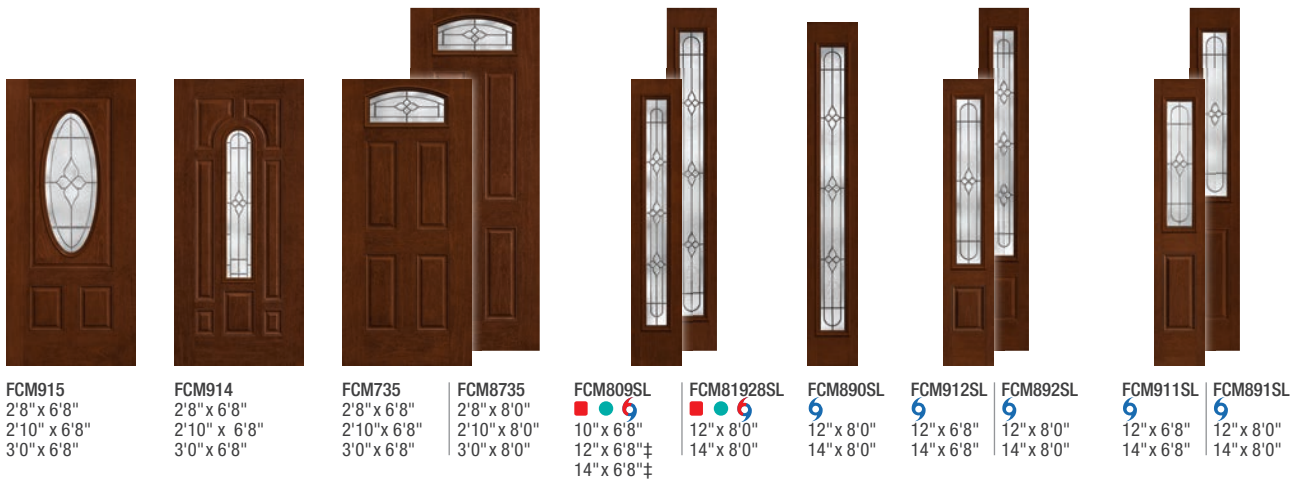

Fiber-Classic. Mahogany