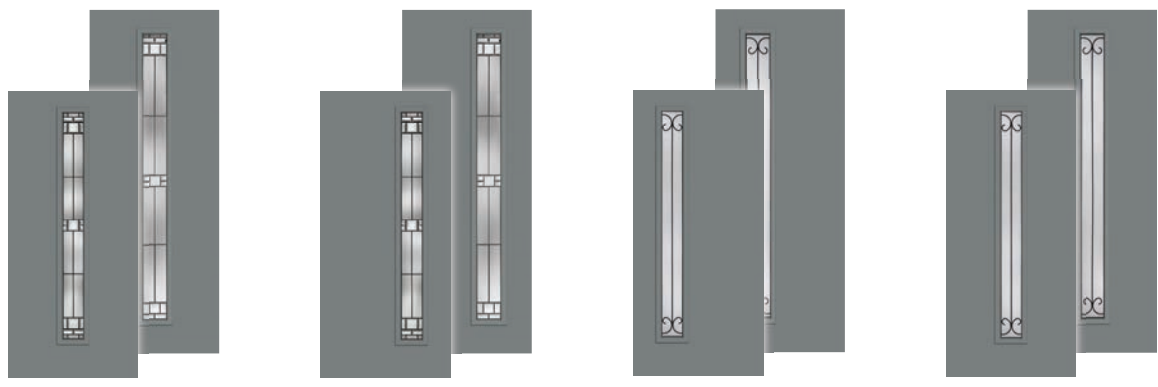

S1SG
◆ ■ 6

S81SG
◆ ■ 6

S1RSG
◆ ■ 6

S81RSG
◆ ■ 6

S1LRS
X 6

S81LRS
X 6

S1RS
X 6

S81RS
X 6

Línea Continues on next page.

Privacy & Textured Glass Options

Add the code to the blank in the style number for the desired door and glass combination. For details on glass options, see page 230.

XG = Geometric
XE = Satin Etch

XC = Chord
XJ = Chinchilla

XR = Rainglass
XN = Granite

Key

- ★ Low-E Glass (LE)
- Black Nickel Caming (1D)
- Brushed Nickel Caming (1C)
- ■ Brass Caming (1A)
- X Wrought Iron (1W)
- 6 WBDR / HVHZ Options