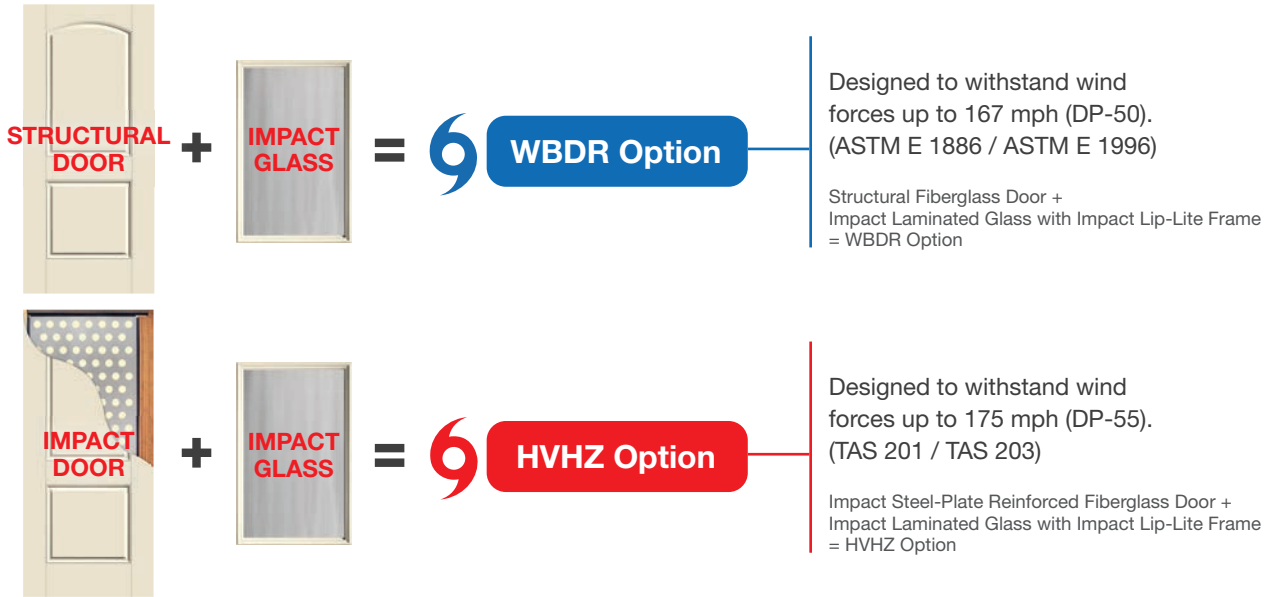

2 Use the icons to find available Therma-Tru® product options in this catalog.

WBDR / HVHZ Options: Look for this icon to find door and sidelite styles that can be configured for WBDR or HVHZ.

3 Verify that there is a Therma-Tru product approval specific to your area for the door system configuration before buying.*

4 Make sure the product is installed in compliance with the product approval to meet building codes.

The performance of the door system depends on how it is installed. Proper installation is required to comply with building codes.

*Product approvals show that the door system meets applicable codes when selected, assembled and installed as instructed. Note: See your Therma-Tru seller or visit www.thermatru.com for product approvals and installation instructions. Always confirm building code requirements in your area before buying. Follow weather and news reports to assess severe weather situations and obey local authorities' shelter and evacuation orders. No product guarantees safety for persons or property, nor makes any premises hurricane- or impact-proof.