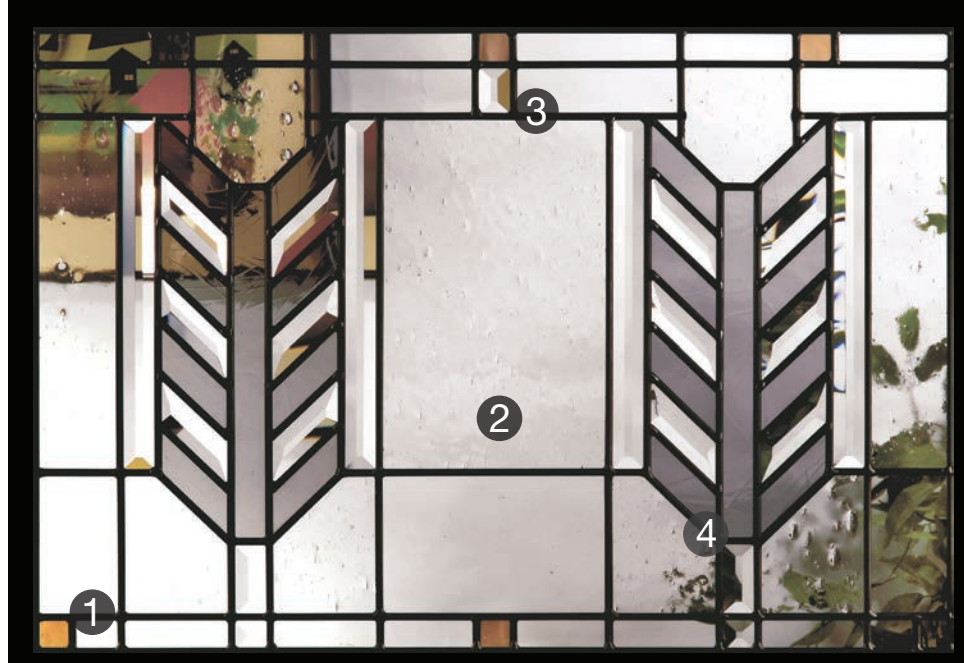

Villager™

Villager beautifully interprets the Craftsman chevron design with ① bronze waterglass, ② seeded glass, ③ clear bevels, ④ gray artique glass and caming. Artistically authentic in every detail.

Caming Options

Available Door Collections

- American Style Collection.
- Mahogany Collection.
- Rustic Collection.
- Oak Collection.
- Canvas Collection.

Glass Shapes

Glass Privacy Rating

Note: Glass privacy ratings may be more or less than indicated, based on glass design and size of glass. Glass designs may differ from depiction due to size and hand craftsmanship of glass. See your Thermo-Tru seller or visit thermatru.com for details on glass privacy ratings and designs.

Top: Classic-Craft American Style Collection, Villager Glass with SDLs, Door – CCA8232, Sidelites – CCA3502SL, Dentil Shelf