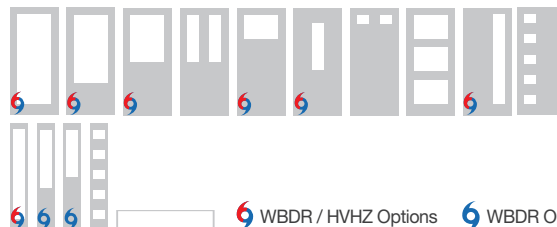

Glass Shapes

WBDR / HVHZ Options   WBDR Options