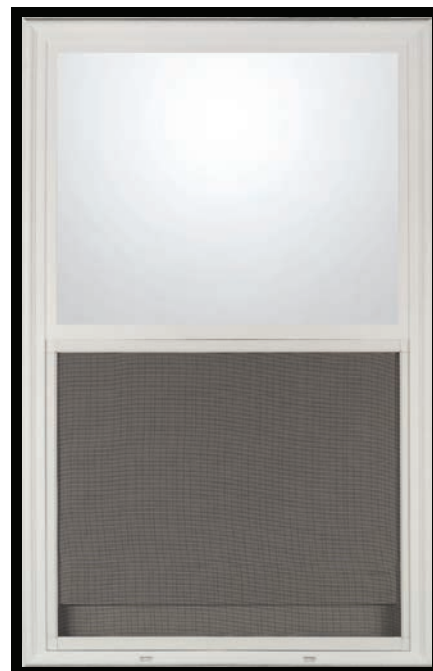

Glass Shapes

Product images show exterior side of door.