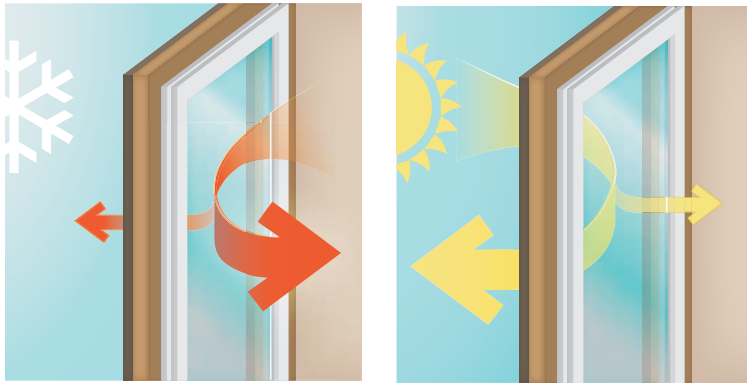

Energy Efficiency

In any region or climate, energy efficiency is key. More than 80 percent of Therma-Tru® door and glass options are ENERGY STAR® qualified and National Fenestration Rating Council (NFRC) certified, helping save money on energy costs.

- Most Therma-Tru decorative glass features triple-pane construction, creating an exceptional thermal barrier.
- Factory-coated Low-E glass comes standard for Classic-Craft. and Pulse® Ari. Low-E glass is also available as an option for clear glass in all other door families to deliver exceptional energy efficiency.

In cold weather, Low-E glass can help reduce the loss of heat by reflecting the heat back inside the home.

In warm weather, Low-E glass reflects the sun's rays off of the glass, helping to keep the interior of the home cool.