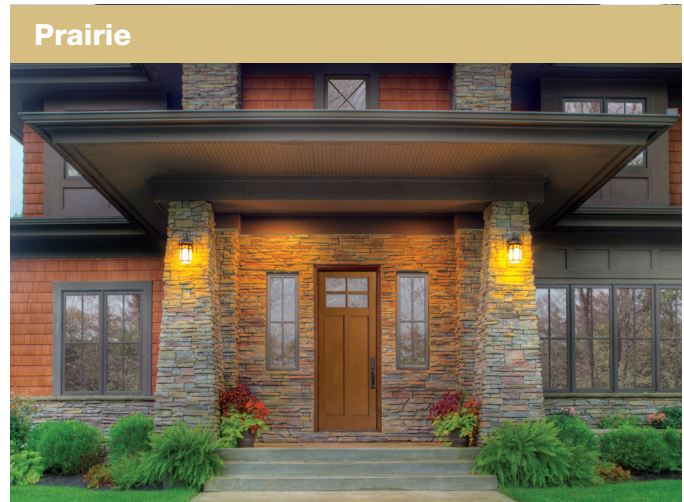

Craftsman Doors & Sidelites

THERMA TRU[®]
DOORS

Where Home Begins.™

A touch of true Craftsman appeal.

You only have one chance to make a first impression.

The power of curb appeal captures attention. And it starts with a stylish front entry door from Therma-Tru. Let us help you find inspiration with the Craftsman lite for doors and sidelites.