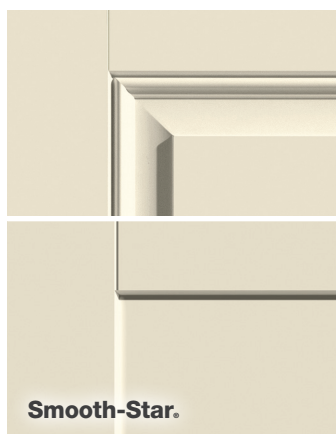

*Not based on actual home sales. Not a guarantee of investment returns, increase in value or selling price. Based on a nation wide survey of consumers' estimates of perceived home value based on exterior appearance. Results may vary based on region and home style. Therma-Tru's "National Home Valuation Study" was commissioned by Therma-Tru in 2015 and conducted by TNS, an independent provider of internet-based research.

**Brand Use Studies, 2019 *Builder* and 2019 *Remodeling* magazines.

Note: Finish colors may vary from an actual application due to fluctuations in finishing or printing. See your Therma-Tru seller or visit www.thermatru.com for details on limited warranties and exclusions, and ENERGY STAR qualified products.