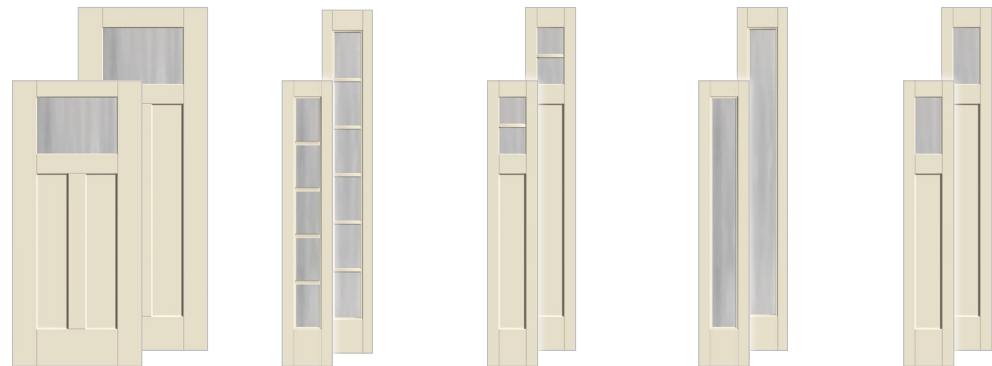

Optional Dentil Shelves

Fiber-Classic. 4-Block**

Smooth-Star. 4-Block**

Fiber-Classic® Mahogany Collection™ & Smooth-Star® *Continued*

EnLiten™ Flush-Glazed Privacy & Textured Glass

S4812_	S84812_	S4813_	S84813_	S4814_	S84814_	S4816_	S84816_
▲ ▲	▲ ▲	▲ ▲	▲ ▲	▲ ▲	▲ ▲	▲ ▲	▲ ▲
2'8" x 6'8"	2'8" x 8'0"	2'8" x 6'8"	2'8" x 8'0"	2'8" x 6'8"	2'8" x 8'0"	2'8" x 6'8"	2'8" x 8'0"
2'10" x 6'8"	2'10" x 8'0"	2'10" x 6'8"	2'10" x 8'0"	2'10" x 6'8"	2'10" x 8'0"	2'10" x 6'8"	2'10" x 8'0"
3'0" x 6'8"	3'0" x 8'0"	3'0" x 6'8"	3'0" x 8'0"	3'0" x 6'8"	3'0" x 8'0"	3'0" x 6'8"	3'0" x 8'0"