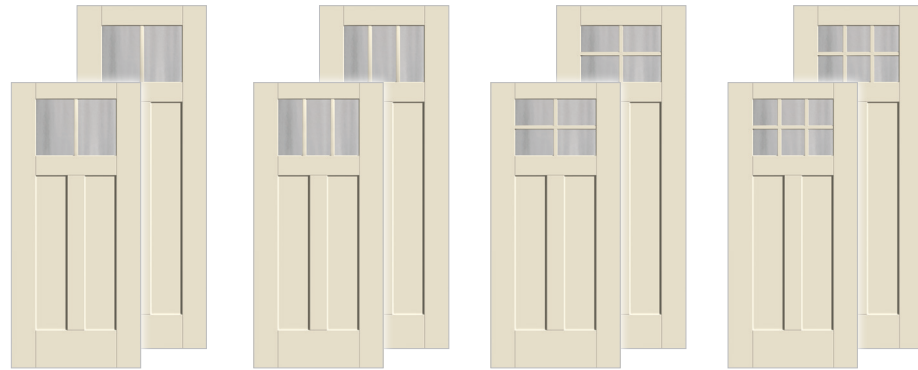

Optional Dentil Shelves

Fiber-Classic. 4-Block**

Smooth-Star. 4-Block**

Fiber-Classic® Mahogany Collection™ & Smooth-Star® *Continued*

EnLiten™ Flush-Glazed Privacy & Textured Glass

S4812_	S84812_	S4813_	S84813_	S4814_	S84814_	S4816_	S84816_
▲ ▲	▲ ▲	▲ ▲	▲ ▲	▲ ▲	▲ ▲	▲ ▲	▲ ▲
2'8" x 6'8"	2'8" x 8'0"	2'8" x 6'8"	2'8" x 8'0"	2'8" x 6'8"	2'8" x 8'0"	2'8" x 6'8"	2'8" x 8'0"
2'10" x 6'8"	2'10" x 8'0"	2'10" x 6'8"	2'10" x 8'0"	2'10" x 6'8"	2'10" x 8'0"	2'10" x 6'8"	2'10" x 8'0"
3'0" x 6'8"	3'0" x 8'0"	3'0" x 6'8"	3'0" x 8'0"	3'0" x 6'8"	3'0" x 8'0"	3'0" x 6'8"	3'0" x 8'0"