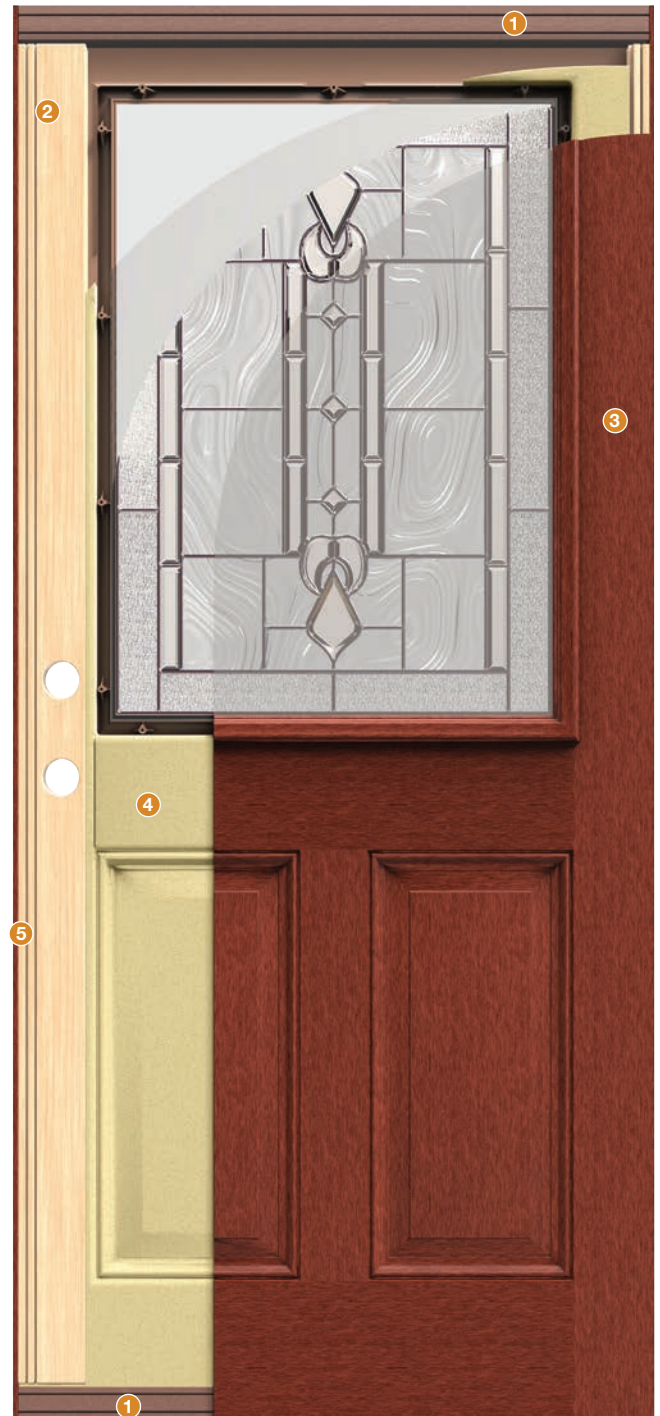

5 Edge-to-Edge Moisture Protection

Resist moisture at every turn – and along every edge. Classic-Craft premium entryways have hardwood and composite edges that help prevent moisture penetration.