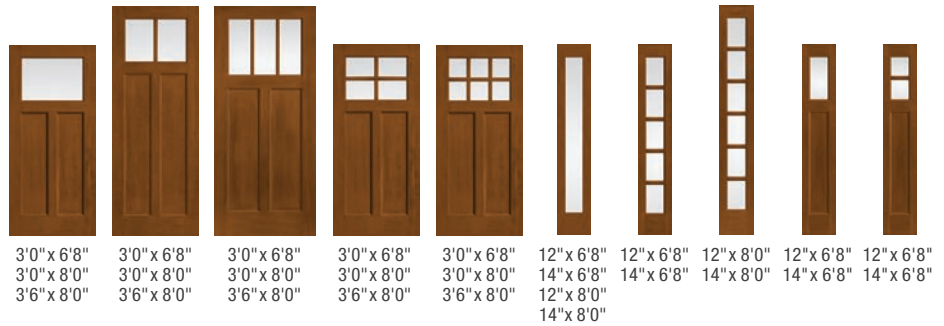

Start exploring our many entryway styles.

Wood-grained or smooth textures. A world of inspired glass designs. And a multitude of shapes and sizes to suit any entryway's needs. Choose from our broad portfolio of Classic-Craft premium entryway styles to configure a beautiful look that suits any homeowner. Here, you'll find samples of our extensive assortment of available door, sidelite and transom options – sorted by Classic-Craft collection – for creating the perfect entryway.

American Style Collection™

Features high-definition vertical Fir grain with Shaker styling, ideal for a variety of homes from Arts and Crafts to Contemporary and Modern.

Doors, Sidelite & Transom Examples

Decorative Glass Designs*

Privacy & Textured and Low-E Glass*