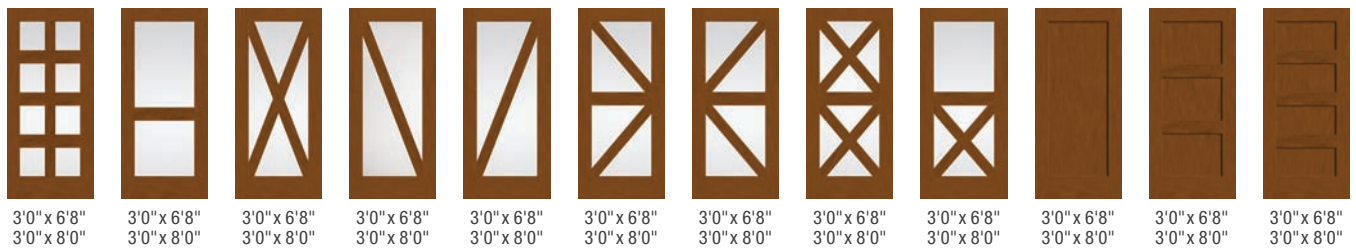

Start exploring our many entryway styles.

Wood-grained or smooth textures. A world of inspired glass designs. And a multitude of shapes and sizes to suit any entryway's needs. Choose from our broad portfolio of Classic-Craft premium entryway styles to configure a beautiful look that suits any homeowner. Here, you'll find samples of our extensive assortment of available door, sidelite and transom options – sorted by Classic-Craft collection – for creating the perfect entryway.

American Style Collection™

Features high-definition vertical Fir grain with Shaker styling, ideal for a variety of homes from Arts and Crafts to Contemporary and Modern.

Doors, Sidelite & Transom Examples

Decorative Glass Designs*

Privacy & Textured and Low-E Glass*