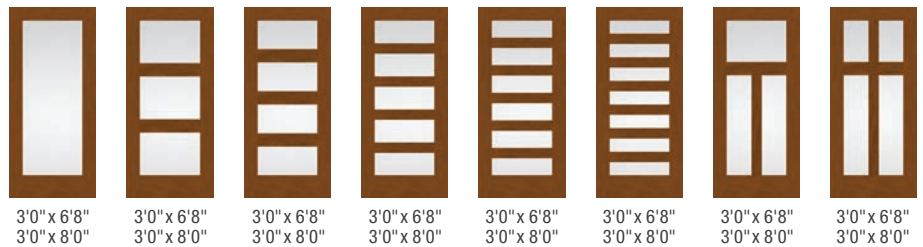

Start exploring our many entryway styles.

Wood-grained or smooth textures. A world of inspired glass designs. And a multitude of shapes and sizes to suit any entryway's needs. Choose from our broad portfolio of Classic-Craft premium entryway styles to configure a beautiful look that suits any homeowner. Here, you'll find samples of our extensive assortment of available door, sidelite and transom options – sorted by Classic-Craft collection – for creating the perfect entryway.

American Style Collection™

Features high-definition vertical Fir grain with Shaker styling, ideal for a variety of homes from Arts and Crafts to Contemporary and Modern.

Doors, Sidelite & Transom Examples

Decorative Glass Designs*

Privacy & Textured and Low-E Glass*